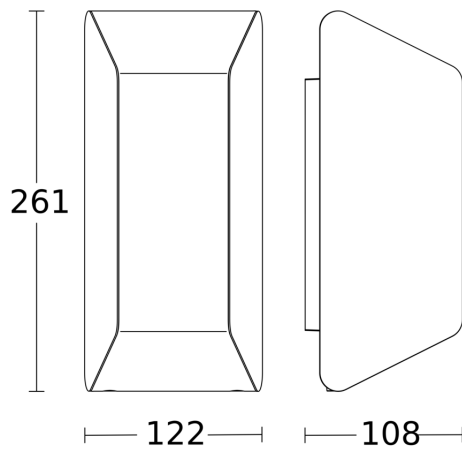

Technical specifications

Dimensions (L x W x H)	108 x 122 x 261 mm	Impact resistance	IK07
With lamp	No	IP-rating	IP44
Manufacturer's Warranty	3 years	Protection class	II
With remote control	No	Ambient temperature	from -20 up to 40 °C
Version	without motion detector	Housing material	Plastic
PU1, EAN	4007841068882	Cover material	Plastic, opal
Application, place	Outdoors	Mains power supply	220 – 240 V / 50 – 60 Hz
Application, room	garden, front door, courtyard & driveway, all round the building, terrace / balcony	Output	15 W
Colour	Anthracite	Base	E27
includes sheet of self-adhesive numbers	No	Interconnection	No
Installation site	wall	Product category	Outdoor light without sensor

Outdoor light without sensor

L 30

without motion detector
EAN 4007841 068882
Article number 068882

Dimension Drawing

Circuit diagram