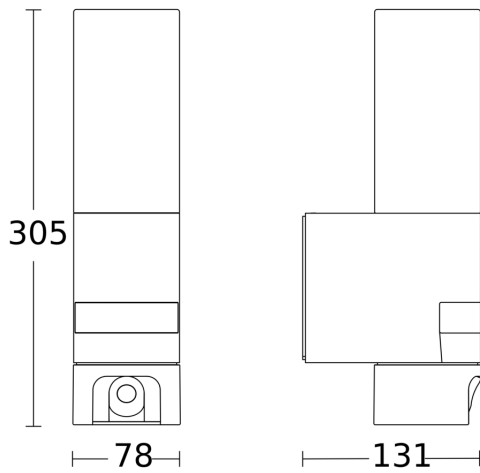

Technical specifications

Dimensions (L x W x H)	131 x 78 x 305 mm
With lamp	Yes, STEINEL LED system
Manufacturer's Warranty	3 years
Settings via	Wi-Fi
With remote control	No
Version	Anthracite
PU1, EAN	4007841065829
Application, place	Outdoors
Application, room	recreation room, front door, courtyard & driveway
Colour	Anthracite
includes sheet of self-adhesive numbers	No
Installation site	wall
Impact resistance	IK03
IP-rating	IP44
Protection class	I
Ambient temperature	from -10 up to 40 °C

<https://www.steinel.de>

Subject to technical modifications

01.2025 Page 1 from 3

L 620 CAM SC

Anthracite
EAN 4007841 065829
Article number 065829

Technical specifications

Housing material	Aluminium
Cover material	Glass opal
Mains power supply	220 – 240 V / 50 – 60 Hz
Output	14 W
Average rated life expectancy of power supply unit at 25°C	> 36000 h
Mounting height max.	2,00 m
Sneak-by guard	No
Capability of masking out individual segments	No
Electronic scalability	Yes
Mechanical scalability	No
Reach, radial	r = 2 m (6 m ²)

Main light adjustable	30 - 100 %
Twilight setting TEACH	No
Basic light level function in per cent	0 – 40 %
Basic light level function percentage, from	0 %
Basic light level function percentage, up to	40 %
Interconnection via	Wi-Fi
Colour Rendering Index CRI	= 80
Optimum mounting height	2 m
Detection angle	180 °
Product category	Sensor-switched LED outdoor light

Sensor-switched LED outdoor light

L 620 CAM SC

Anthracite

EAN 4007841 065829

Article number 065829

Dimension Drawing

Master circuit diagram

Master/slave interconnection circuit diagram