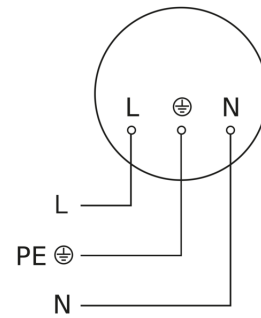

Main light adjustable	30 - 100 %
Twilight setting TEACH	No
Basic light level function in per cent	0 – 40 %
Basic light level function percentage, from	0 %
Basic light level function percentage, up to	40 %
Interconnection via	Wi-Fi
Colour Rendering Index CRI	= 80
Optimum mounting height	2 m
Detection angle	180 °
Product category	Sensor-switched LED outdoor light

Sensor-switched LED outdoor light

L 620 CAM SC

Anthracite

EAN 4007841 065829

Article number 065829

Dimension Drawing

Master circuit diagram

Master/slave interconnection circuit diagram