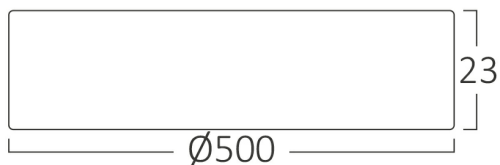

PRODUCT DATASHEET

MODEL NO BP07-00581

DESCRIPTION BRY-JADE-SLR-BLC-RND-45W-3IN1-CEILING LIGHT

General Characteristics

Model No	:	BP07-00581
Main Family	:	Indoor Lighting
Sub Family	:	Ceiling Light Jade
Type	:	Ceiling Light
Body Color	:	Black
Lamp Shape	:	Non-Directional
Dimmable	:	Not-Dimmable
Light Source	:	LED
Warranty	:	3 years
Class	:	Class II
IP	:	IP20

Electrical Characteristics

Lifetime	:	20000 h
Voltage	:	220-240V
Power Factor	:	>0,9
Material	:	ABS
Working Temperature	:	-20 C+40 C
Frequency	:	50-60 Hz

Package Informations

N.W.	:	8,15 kgs
G.W.	:	9,95 kgs
PCS/CTN	:	5 pcs
Length	:	520 mm
Width	:	180 mm
Height	:	520 mm
EAN	:	5949097732935

Product Characteristics

Wattage	:	45 w
Color Temperature	:	3IN1
Quse Lumen	:	5280 lm
Color Rendering Index (CRI)	:	>80
Energy Efficiency Level	:	E
Beam Angle	:	120° Degrees
Color Category	:	3IN1

Dimensions & Weight

Diameter	:	500 mm
P. Height	:	27 mm
Weight	:	1630 gr