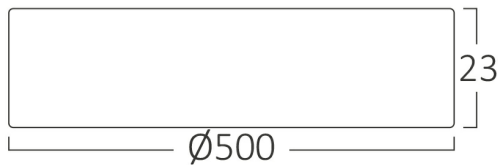

PRODUCT DATASHEET

MODEL NO BP07-00580

DESCRIPTION BRY-JADE-SLR-WHT-RND-45W-3IN1-CEILING LIGHT

3 CCT

General Characteristics

Model No	:	BP07-00580
Main Family	:	Indoor Lighting
Sub Family	:	Ceiling Light Jade
Type	:	Ceiling Light
Body Color	:	White
Lamp Shape	:	Non-Directional
Dimmable	:	Not-Dimmable
Light Source	:	LED
Warranty	:	3 years
Class	:	Class II
IP	:	IP20

Electrical Characteristics

Lifetime	:	20000 h
Voltage	:	220-240V
Power Factor	:	>0,9
Material	:	ABS
Working Temperature	:	-20 C+40 C
Frequency	:	50-60 Hz

Package Informations

N.W.	:	8,15 kgs
G.W.	:	9,95 kgs
PCS/CTN	:	5 pcs
Length	:	520 mm
Width	:	180 mm
Height	:	520 mm
EAN	:	5949097732928

Product Characteristics

Wattage	:	45 w
Color Temperature	:	3IN1
Quse Lumen	:	5280 lm
Color Rendering Index (CRI)	:	>80
Energy Efficiency Level	:	E
Beam Angle	:	120° Degrees
Color Category	:	3IN1

Dimensions & Weight

Diameter	:	500 mm
P. Height	:	27 mm
Weight	:	1630 gr