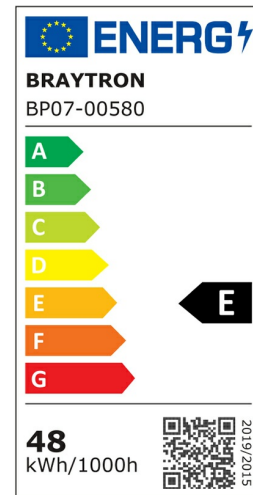

PRODUCT DATASHEET

MODEL NO BP07-00580

DESCRIPTION BRY-JADE-SLR-WHT-RND-45W-3IN1-CEILING LIGHT

3 CCT

General Characteristics

Model No	:	BP07-00580
Main Family	:	Indoor Lighting
Sub Family	:	Ceiling Light Jade
Type	:	Ceiling Light
Body Color	:	White
Lamp Shape	:	Non-Directional
Dimmable	:	Not-Dimmable
Light Source	:	LED
Warranty	:	3 years
Class	:	Class II
IP	:	IP20

Electrical Characteristics

Lifetime	:	20000 h
Voltage	:	220-240V
Power Factor	:	>0,9
Material	:	ABS
Working Temperature	:	-20 C+40 C
Frequency	:	50-60 Hz

Package Informations

N.W.	:	8,15 kgs
G.W.	:	9,95 kgs
PCS/CTN	:	5 pcs
Length	:	520 mm
Width	:	180 mm
Height	:	520 mm
EAN	:	5949097732928

Product Characteristics

Wattage	:	45 w
Color Temperature	:	3IN1
Quse Lumen	:	5280 lm
Color Rendering Index (CRI)	:	>80
Energy Efficiency Level	:	E
Beam Angle	:	120° Degrees
Color Category	:	3IN1

Dimensions & Weight

Diameter	:	500 mm
P. Height	:	27 mm
Weight	:	1630 gr