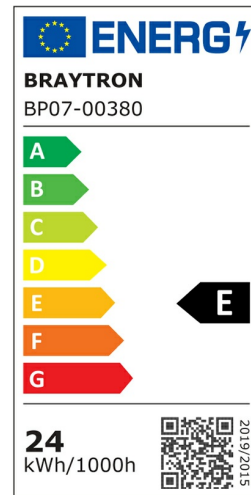

PRODUCT DATASHEET

MODEL NO BP07-00380

DESCRIPTION BRY-JADE-SLR-WHT-RND-26W-3IN1-CEILING LIGHT

3 CCT

General Characteristics

Model No	:	BP07-00380
Main Family	:	Indoor Lighting
Sub Family	:	Ceiling Light Jade
Type	:	Ceiling Light
Body Color	:	White
Lamp Shape	:	Non-Directional
Dimmable	:	Not-Dimmable
Light Source	:	LED
Warranty	:	3 years
Class	:	Class II
IP	:	IP20

Electrical Characteristics

Lifetime	:	20000 h
Voltage	:	220-240V
Power Factor	:	>0,9
Material	:	ABS
Working Temperature	:	-20 C+40 C
Frequency	:	50-60 Hz

Package Informations

N.W.	:	12,50 kgs
G.W.	:	15,55 kgs
PCS/CTN	:	20 pcs
Length	:	625 mm
Width	:	330 mm
Height	:	325 mm
EAN	:	5949097732881

Product Characteristics

Wattage	:	26 w
Color Temperature	:	3IN1
Quse Lumen	:	2640 lm
Color Rendering Index (CRI)	:	>80
Energy Efficiency Level	:	F
Beam Angle	:	120° Degrees
Color Category	:	3IN1

Dimensions & Weight

Diameter	:	300 mm
P. Height	:	25 mm
Weight	:	624,7 gr