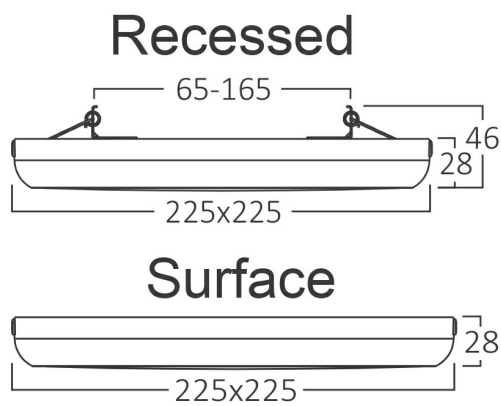

PRODUCT DATASHEET

MODEL NO

BP04-72081

DESCRIPTION

BRY-SMD-CRB-20W-SQR-BLC-3IN1-LED PANEL

Luminare is intended to use in outdoor applications

General Characteristics

| | | |
|--------------|---|--------------------------|
| Model No | : | BP04-72081 |
| Main Family | : | Indoor Lighting |
| Sub Family | : | LED Small Panel |
| Type | : | Recessed & Surface Panel |
| Body Color | : | Black |
| Lamp Shape | : | Non-Directional |
| Dimmable | : | Not-Dimmable |
| Light Source | : | LED |
| Warranty | : | 2 years |
| Class | : | Class II |
| IP | : | IP40 |

Package Informations

| | | |
|---------|---|---------------|
| N.W. | : | 7,80 kgs |
| G.W. | : | 10,20 kgs |
| PCS/CTN | : | 20 pcs |
| Length | : | 470 mm |
| Width | : | 400 mm |
| Height | : | 280 mm |
| EAN | : | 5949097731686 |

Dimensions & Weight

| | | |
|-----------|---|--------|
| P. Length | : | 225 mm |
| P. Width | : | 225 mm |
| P. Height | : | 28 mm |
| Weight | : | 390 gr |