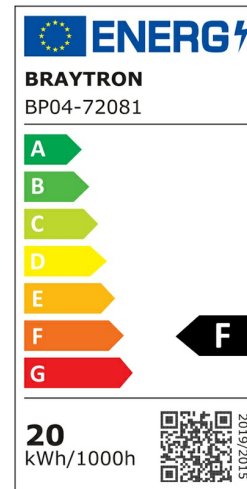

PRODUCT DATASHEET

MODEL NO

BP04-72081

DESCRIPTION

BRY-SMD-CRB-20W-SQR-BLC-3IN1-LED PANEL

Luminare is intended to use in outdoor applications

General Characteristics

| | | |
|--------------|---|--------------------------|
| Model No | : | BP04-72081 |
| Main Family | : | Indoor Lighting |
| Sub Family | : | LED Small Panel |
| Type | : | Recessed & Surface Panel |
| Body Color | : | Black |
| Lamp Shape | : | Non-Directional |
| Dimmable | : | Not-Dimmable |
| Light Source | : | LED |
| Warranty | : | 2 years |
| Class | : | Class II |
| IP | : | IP40 |

Electrical Characteristics

| | | |
|---------------------|---|------------|
| Lifetime | : | 20000 h |
| Voltage | : | 220-240V |
| Power Factor | : | >0,5 |
| Material | : | PC |
| Working Temperature | : | -20 C+40 C |
| Frequency | : | 50-60 Hz |

Product Characteristics

| | | |
|-----------------------------|---|--------------|
| Wattage | : | 20 w |
| Color Temperature | : | 3IN1 |
| Quse Lumen | : | 2000 lm |
| Color Rendering Index (CRI) | : | >80 |
| Energy Efficiency Level | : | F |
| Beam Angle | : | 120° Degrees |
| Color Category | : | 3IN1 |