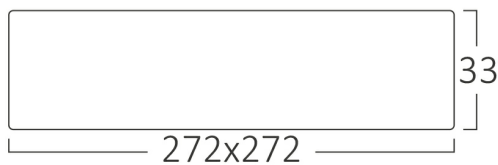

PRODUCT DATASHEET

MODEL NO	BP04-62410
DESCRIPTION	BRY-SMD-SRP-24W-SQR-WHT-4000K-LED PANEL

Luminare is intended to use in outdoor applications

General Characteristics

Model No	:	BP04-62410
Main Family	:	Indoor Lighting
Sub Family	:	LED Small Panel
Type	:	Surface Frame
Body Color	:	White
Lamp Shape	:	Non-Directional
Dimmable	:	Not-Dimmable
Light Source	:	LED
Warranty	:	2 years
Class	:	Class II
IP	:	IP40

N.W.	:	6,10 kgs
G.W.	:	7,65 kgs
PCS/CTN	:	10 pcs
Length	:	435 mm
Width	:	295 mm
Height	:	310 mm
EAN	:	5949097712364

Product Characteristics

Wattage	:	24 w
Color Temperature	:	4000K
Quse Lumen	:	2400 lm
Color Rendering Index (CRI)	:	>80
Energy Efficiency Level	:	F
Beam Angle	:	120° Degrees
Color Category	:	Natural White

Dimensions & Weight

P. Length	:	272 mm
P. Width	:	272 mm
P. Height	:	33 mm
Weight	:	620 gr