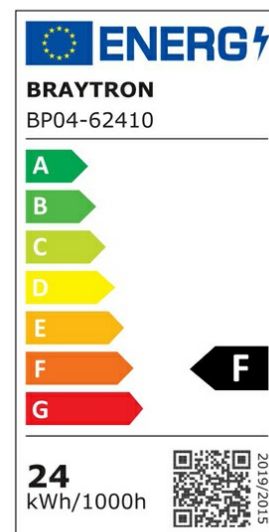

PRODUCT DATASHEET

MODEL NO	BP04-62410
DESCRIPTION	BRY-SMD-SRP-24W-SQR-WHT-4000K-LED PANEL

Luminare is intended to use in outdoor applications

General Characteristics

Model No	:	BP04-62410
Main Family	:	Indoor Lighting
Sub Family	:	LED Small Panel
Type	:	Surface Frame
Body Color	:	White
Lamp Shape	:	Non-Directional
Dimmable	:	Not-Dimmable
Light Source	:	LED
Warranty	:	2 years
Class	:	Class II
IP	:	IP40

Electrical Characteristics

Lifetime	:	20000 h
Voltage	:	220-240V
Power Factor	:	>0,5
Material	:	PC
Working Temperature	:	-20 C+40 C
Frequency	:	50-60 Hz
Lifetime (at 2.7 h/day)	:	20000 h

Package Informations

N.W.	:	6,10 kgs
G.W.	:	7,65 kgs
PCS/CTN	:	10 pcs
Length	:	435 mm
Width	:	295 mm
Height	:	310 mm
EAN	:	5949097712364

Product Characteristics

Wattage	:	24 w
Color Temperature	:	4000K
Quse Lumen	:	2400 lm
Color Rendering Index (CRI)	:	>80
Energy Efficiency Level	:	F
Beam Angle	:	120° Degrees
Color Category	:	Natural White

Dimensions & Weight

P. Length	:	272 mm
P. Width	:	272 mm
P. Height	:	33 mm
Weight	:	620 gr