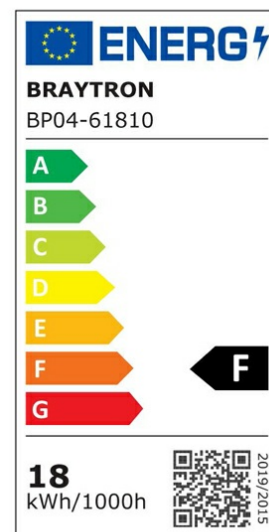

PRODUCT DATASHEET

MODEL NO	BP04-61810
DESCRIPTION	BRY-SMD-SRP-18W-SQR-WHT-4000K-LED PANEL

Luminare is intended to use in outdoor applications

General Characteristics

Model No	:	BP04-61810
Main Family	:	Indoor Lighting
Sub Family	:	LED Small Panel
Type	:	Surface Frame
Body Color	:	White
Lamp Shape	:	Non-Directional
Dimmable	:	Not-Dimmable
Light Source	:	LED
Warranty	:	2 years
Class	:	Class II
IP	:	IP40

Electrical Characteristics

Lifetime	:	20000 h
Voltage	:	220-240V
Power Factor	:	>0,5
Material	:	PC
Working Temperature	:	-20 C+40 C
Frequency	:	50-60 Hz

Package Informations

N.W.	:	7,20 kgs
G.W.	:	9,50 kgs
PCS/CTN	:	20 pcs
Length	:	490 mm
Width	:	490 mm
Height	:	240 mm
EAN	:	5949097712333

Product Characteristics

Wattage	:	18 w
Color Temperature	:	4000K
Quse Lumen	:	1760 lm
Color Rendering Index (CRI)	:	>80
Energy Efficiency Level	:	F
Beam Angle	:	120° Degrees
Color Category	:	Natural White

Dimensions & Weight

P. Length	:	227 mm
P. Width	:	227 mm
P. Height	:	33 mm
Weight	:	360 gr