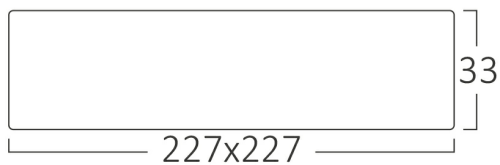

PRODUCT DATASHEET

MODEL NO	BP04-61810
DESCRIPTION	BRY-SMD-SRP-18W-SQR-WHT-4000K-LED PANEL

Luminare is intended to use in outdoor applications

General Characteristics

Model No	:	BP04-61810
Main Family	:	Indoor Lighting
Sub Family	:	LED Small Panel
Type	:	Surface Frame
Body Color	:	White
Lamp Shape	:	Non-Directional
Dimmable	:	Not-Dimmable
Light Source	:	LED
Warranty	:	2 years
Class	:	Class II
IP	:	IP40

Electrical Characteristics

Lifetime	:	20000 h
Voltage	:	220-240V
Power Factor	:	>0,5
Material	:	PC
Working Temperature	:	-20 C+40 C
Frequency	:	50-60 Hz

Package Informations

N.W.	:	7,20 kgs
G.W.	:	9,50 kgs
PCS/CTN	:	20 pcs
Length	:	490 mm
Width	:	490 mm
Height	:	240 mm
EAN	:	5949097712333

Product Characteristics

Wattage	:	18 w
Color Temperature	:	4000K
Quse Lumen	:	1760 lm
Color Rendering Index (CRI)	:	>80
Energy Efficiency Level	:	F
Beam Angle	:	120° Degrees
Color Category	:	Natural White

Dimensions & Weight

P. Length	:	227 mm
P. Width	:	227 mm
P. Height	:	33 mm
Weight	:	360 gr