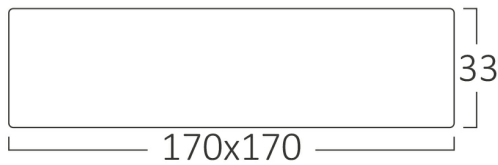

PRODUCT DATASHEET

MODEL NO	BP04-61210
DESCRIPTION	BRY-SMD-SRP-12W-SQR-WHT-4000K-LED PANEL

Luminare is intended to use in outdoor applications

General Characteristics

Model No	:	BP04-61210
Main Family	:	Indoor Lighting
Sub Family	:	LED Small Panel
Type	:	Surface Frame
Body Color	:	White
Lamp Shape	:	Non-Directional
Dimmable	:	Not-Dimmable
Light Source	:	LED
Warranty	:	2 years
Class	:	Class II
IP	:	IP40

Electrical Characteristics

Lifetime	:	20000 h
Voltage	:	220-240V
Power Factor	:	>0,5
Material	:	PC
Working Temperature	:	-20 C+40 C
Frequency	:	50-60 Hz

Package Informations

N.W.	:	5,40 kgs
G.W.	:	7,40 kgs
PCS/CTN	:	20 pcs
Length	:	435 mm
Width	:	375 mm
Height	:	205 mm
EAN	:	5949097712302

Product Characteristics

Wattage	:	12 w
Color Temperature	:	4000K
Quse Lumen	:	1120 lm
Color Rendering Index (CRI)	:	>80
Energy Efficiency Level	:	F
Beam Angle	:	120° Degrees
Color Category	:	Natural White

Dimensions & Weight

P. Length	:	170 mm
P. Width	:	170 mm
P. Height	:	33 mm
Weight	:	270 gr