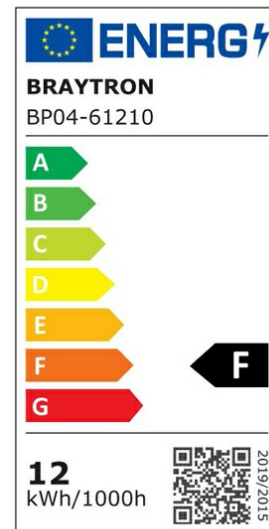

PRODUCT DATASHEET

MODEL NO	BP04-61210
DESCRIPTION	BRY-SMD-SRP-12W-SQR-WHT-4000K-LED PANEL

Luminare is intended to use in outdoor applications

General Characteristics

Model No	:	BP04-61210
Main Family	:	Indoor Lighting
Sub Family	:	LED Small Panel
Type	:	Surface Frame
Body Color	:	White
Lamp Shape	:	Non-Directional
Dimmable	:	Not-Dimmable
Light Source	:	LED
Warranty	:	2 years
Class	:	Class II
IP	:	IP40

Electrical Characteristics

Lifetime	:	20000 h
Voltage	:	220-240V
Power Factor	:	>0,5
Material	:	PC
Working Temperature	:	-20 C+40 C
Frequency	:	50-60 Hz

Package Informations

N.W.	:	5,40 kgs
G.W.	:	7,40 kgs
PCS/CTN	:	20 pcs
Length	:	435 mm
Width	:	375 mm
Height	:	205 mm
EAN	:	5949097712302

Product Characteristics

Wattage	:	12 w
Color Temperature	:	4000K
Quse Lumen	:	1120 lm
Color Rendering Index (CRI)	:	>80
Energy Efficiency Level	:	F
Beam Angle	:	120° Degrees
Color Category	:	Natural White

Dimensions & Weight

P. Length	:	170 mm
P. Width	:	170 mm
P. Height	:	33 mm
Weight	:	270 gr