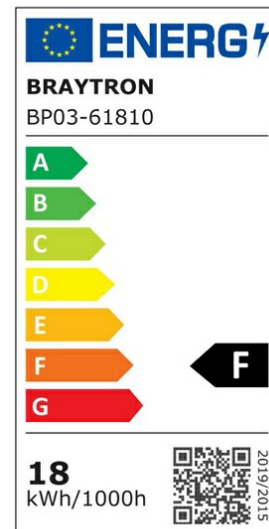

PRODUCT DATASHEET

MODEL NO	BP03-61810
DESCRIPTION	BRY-SMD-SRP-18W-RND-WHT-4000K-LED PANEL

Luminare is intended to use in outdoor applications

General Characteristics

Model No	:	BP03-61810
Main Family	:	Indoor Lighting
Sub Family	:	LED Small Panel
Type	:	Surface Frame
Body Color	:	White
Lamp Shape	:	Non-Directional
Dimmable	:	Not-Dimmable
Light Source	:	LED
Warranty	:	2 years
Class	:	Class II
IP	:	IP40

Electrical Characteristics

Lifetime	:	20000 h
Voltage	:	220-240V
Power Factor	:	>0,5
Material	:	PC
Working Temperature	:	-20 C+40 C
Frequency	:	50-60 Hz

Package Informations

N.W.	:	7,20 kgs
G.W.	:	9,80 kgs
PCS/CTN	:	20 pcs
Length	:	480 mm
Width	:	445 mm
Height	:	260 mm
EAN	:	5949097712159

Product Characteristics

Wattage	:	18 w
Color Temperature	:	4000K
Quse Lumen	:	1760 lm
Color Rendering Index (CRI)	:	>80
Energy Efficiency Level	:	F
Beam Angle	:	120° Degrees
Color Category	:	Natural White

Dimensions & Weight

Diameter	:	231 mm
P. Height	:	33 mm
Weight	:	360 gr