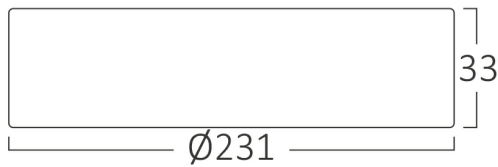

PRODUCT DATASHEET

MODEL NO	BP03-61810
DESCRIPTION	BRY-SMD-SRP-18W-RND-WHT-4000K-LED PANEL

Luminare is intended to use in outdoor applications

General Characteristics

Model No	:	BP03-61810
Main Family	:	Indoor Lighting
Sub Family	:	LED Small Panel
Type	:	Surface Frame
Body Color	:	White
Lamp Shape	:	Non-Directional
Dimmable	:	Not-Dimmable
Light Source	:	LED
Warranty	:	2 years
Class	:	Class II
IP	:	IP40

Electrical Characteristics

Lifetime	:	20000 h
Voltage	:	220-240V
Power Factor	:	>0,5
Material	:	PC
Working Temperature	:	-20 C+40 C
Frequency	:	50-60 Hz

Package Informations

N.W.	:	7,20 kgs
G.W.	:	9,80 kgs
PCS/CTN	:	20 pcs
Length	:	480 mm
Width	:	445 mm
Height	:	260 mm
EAN	:	5949097712159

Product Characteristics

Wattage	:	18 w
Color Temperature	:	4000K
Quse Lumen	:	1760 lm
Color Rendering Index (CRI)	:	>80
Energy Efficiency Level	:	F
Beam Angle	:	120° Degrees
Color Category	:	Natural White

Dimensions & Weight

Diameter	:	231 mm
P. Height	:	33 mm
Weight	:	360 gr