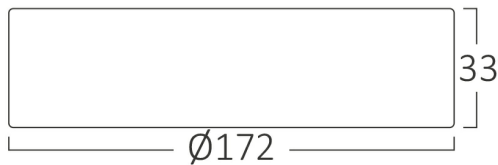

## PRODUCT DATASHEET

MODEL NO BP03-61210

DESCRIPTION BRY-SMD-SRP-12W-RND-WHT-4000K-LED PANEL

Luminare is intended to use in outdoor applications

### Package Informations

N.W.	:	4,30 kgs
G.W.	:	6,20 kgs
PCS/CTN	:	20 pcs
Length	:	435 mm
Width	:	375 mm
Height	:	205 mm
EAN	:	5949097712128

### Product Characteristics

Wattage	:	12 w
Color Temperature	:	4000K
Quse Lumen	:	1120 lm
Color Rendering Index (CRI)	:	>80
Energy Efficiency Level	:	F
Beam Angle	:	120° Degrees
Color Category	:	Natural White

### Dimensions & Weight

Diameter	:	172 mm
P. Height	:	33 mm
Weight	:	215 gr