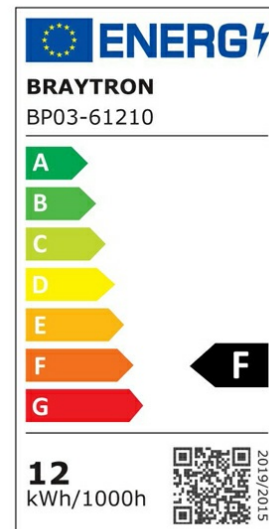

## PRODUCT DATASHEET

MODEL NO BP03-61210

DESCRIPTION BRY-SMD-SRP-12W-RND-WHT-4000K-LED PANEL

Luminare is intended to use in outdoor applications

### General Characteristics

Model No	:	BP03-61210
Main Family	:	Indoor Lighting
Sub Family	:	LED Small Panel
Type	:	Surface Frame
Body Color	:	White
Lamp Shape	:	Non-Directional
Dimmable	:	Not-Dimmable
Light Source	:	LED
Warranty	:	2 years
Class	:	Class II
IP	:	IP40

### Product Characteristics

Wattage	:	12 w
Color Temperature	:	4000K
Quse Lumen	:	1120 lm
Color Rendering Index (CRI)	:	>80
Energy Efficiency Level	:	F
Beam Angle	:	120° Degrees
Color Category	:	Natural White

### Dimensions & Weight

Diameter	:	172 mm
P. Height	:	33 mm
Weight	:	215 gr