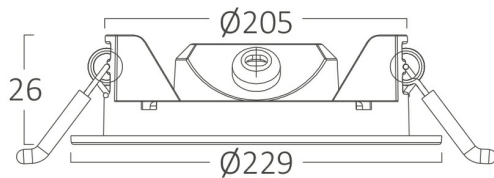

PRODUCT DATASHEET

MODEL NO BP01-91811

DESCRIPTION BRY-SMD-CRP-18W-RND-DIM-8INC-BLC-4000K-LED PANEL

Luminare is intended to use in outdoor applications

General Characteristics

Model No	:	BP01-91811
Main Family	:	Indoor Lighting
Sub Family	:	LED Small Panel
Type	:	Recessed Panel
Body Color	:	Black
Lamp Shape	:	Non-Directional
Dimmable	:	Dimmable
Light Source	:	LED
Warranty	:	2 years
Class	:	Class II
IP	:	IP40

Electrical Characteristics

Lifetime	:	20000 h
Voltage	:	220-240V
Power Factor	:	>0,7
Material	:	PC
Working Temperature	:	-20 C+40 C
Frequency	:	50-60 Hz

Package Informations

N.W.	:	5,40 kgs
G.W.	:	7,75 kgs
PCS/CTN	:	20 pcs
Length	:	475 mm
Width	:	445 mm
Height	:	255 mm
EAN	:	5949097731631

Product Characteristics

Wattage	:	18 w
Color Temperature	:	4000K
Quse Lumen	:	1800 lm
Color Rendering Index (CRI)	:	>80
Energy Efficiency Level	:	F
Beam Angle	:	120° Degrees
Color Category	:	Natural White

Dimensions & Weight

Diameter	:	229 mm
P. Height	:	26 mm
Cutout	:	205 mm
Weight	:	270 gr