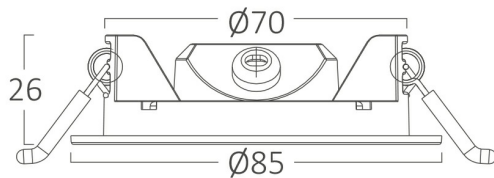

PRODUCT DATASHEET

MODEL NO BP01-90481

DESCRIPTION BRY-SMD-CRP-4W-RND-DIM-3INC-BLC-3IN1-LED PANEL

Luminare is intended to use in outdoor applications

General Characteristics

Model No	:	BP01-90481
Main Family	:	Indoor Lighting
Sub Family	:	LED Small Panel
Type	:	Recessed Panel
Body Color	:	Black
Lamp Shape	:	Non-Directional
Dimmable	:	Dimmable
Light Source	:	LED
Warranty	:	2 years
Class	:	Class II
IP	:	IP40

Electrical Characteristics

Lifetime	:	20000 h
Voltage	:	220-240V
Power Factor	:	>0,7
Material	:	PC
Working Temperature	:	-20 C+40 C
Frequency	:	50-60 Hz

Package Informations

N.W.	:	1,55 kgs
G.W.	:	2,75 kgs
PCS/CTN	:	40 pcs
Length	:	470 mm
Width	:	285 mm
Height	:	120 mm
EAN	:	5949097737152

Product Characteristics

Wattage	:	4 w
Color Temperature	:	3IN1
Quse Lumen	:	280 lm
Color Rendering Index (CRI)	:	>80
Energy Efficiency Level	:	G
Beam Angle	:	120° Degrees
Color Category	:	3IN1

Dimensions & Weight

Diameter	:	85 mm
P. Height	:	26 mm
Cutout	:	70 mm
Weight	:	39 gr