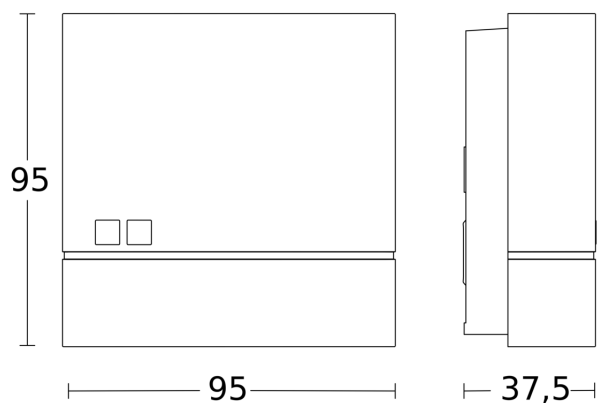

## Technical specifications

Dimensions (L x W x H)	38 x 95 x 95 mm	IP-rating	IP54
With motion detector	No	Ambient temperature	from -20 up to 40 °C
Manufacturer's Warranty	3 years	Material	Plastic
Settings via	Potentiometers	Mains power supply	220 – 240 V / 50 – 60 Hz
Version	white	Switching output 1, resistive	1000 W
PU1, EAN	4007841066147	Fluorescent lamps, electronic ballast	250 W
Type	Photo-cell controller	Power consumption	0,7 W
Application, place	Outdoors	Technology, sensors	Light sensor
Application, room	outdoors, front door, courtyard & driveway, Indoors, all round the building, terrace / balcony	Twilight setting	1 – 75 lx
Colour	white	Interconnection	Yes
Installation site	wall	Interconnection via	Cable
Installation	Surface wiring, Wall	Product category	Photoelectric lighting controller

## Dimension Drawing