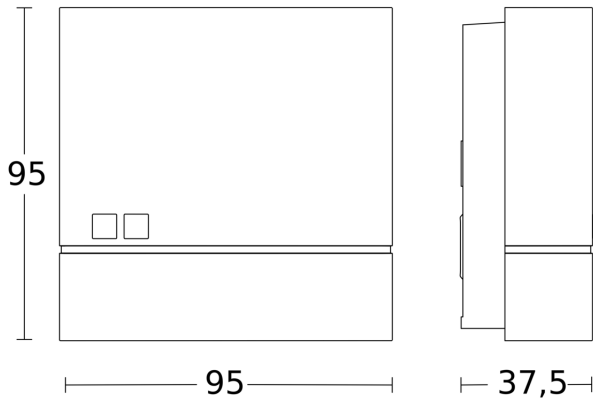

## Technical specifications

Dimensions (L x W x H)	38 x 95 x 95 mm	IP-rating	IP54
With motion detector	No	Ambient temperature	from -20 up to 40 °C
Manufacturer's Warranty	3 years	Material	Plastic
Settings via	Potentiometers	Mains power supply	220 – 240 V / 50 – 60 Hz
Version	Anthracite	Switching output 1, resistive	1000 W
PU1, EAN	4007841066130	Fluorescent lamps, electronic ballast	250 W
Type	Photo-cell controller	Power consumption	0,7 W
Application, place	Outdoors	Technology, sensors	Light sensor
Application, room	outdoors, front door, courtyard & driveway, Indoors, all round the building, terrace / balcony	Twilight setting	1 – 75 lx
Colour	Anthracite	Interconnection	Yes
Installation site	wall	Interconnection via	Cable
Installation	Surface wiring, Wall	Product category	Photoelectric lighting controller

## Dimension Drawing