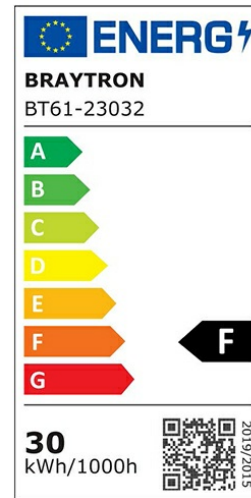

PRODUCT DATASHEET

MODEL NO BT61-23032

DESCRIPTION BRY-FLOOD-SL-30W-GRY-6500K-SNS-IP54-LED FLOODLIGHT

Luminare is intended to use in outdoor applications

General Characteristics

Model No	:	BT61-23032
Main Family	:	Outdoor Lighting
Sub Family	:	LED Floodlight
Type	:	Flood
Body Color	:	Grey
Lamp Shape	:	Directional
Dimmable	:	Not-Dimmable
Light Source	:	LED
Warranty	:	3 years
Class	:	Class I
IP	:	IP54
IK	:	IK06

Electrical Characteristics

Lifetime	:	20000 h
Voltage	:	220-240V
Power Factor	:	>0,9
Material	:	Aluminium
Working Temperature	:	-20 C+40 C
Frequency	:	50-60 Hz

Package Informations

N.W.	:	12,80 kgs
G.W.	:	16,00 kgs
PCS/CTN	:	20 pcs
Length	:	360 mm
Width	:	325 mm
Height	:	545 mm
EAN	:	5949097702655

Product Characteristics

Wattage	:	30 w
Color Temperature	:	6500K
Quse Lumen	:	2400 lm
Color Rendering Index (CRI)	:	>70
Energy Efficiency Level	:	F
Beam Angle	:	120° Degrees
Color Category	:	Cool White

Dimensions & Weight

P. Length	:	168 mm
P. Width	:	54 mm
P. Height	:	252 mm
Weight	:	640 gr

Sensor Informations

Sensor Type	:	Motion
Detection Distance	:	8m (<24C)
Detection Speed	:	0,6-1,5m/s
Installation Height	:	1m-3m
Time Delay	:	10sec-8min
Lux	:	2-2000 lux