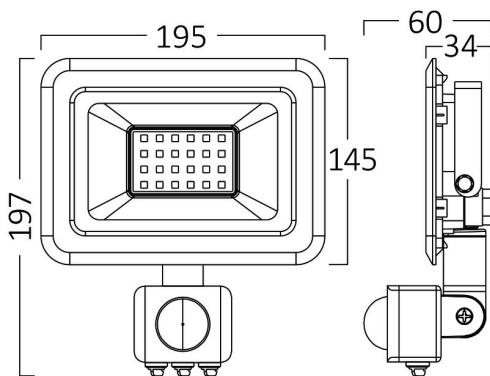

PRODUCT DATASHEET

MODEL NO BT60-45031

DESCRIPTION BRY-FLOOD-SF-50W-BLC-6500K-SNS-IP54-LED FLOODLIGHT

Luminare is intended to use in outdoor applications

General Characteristics

Model No	:	BT60-45031
Main Family	:	Outdoor Lighting
Sub Family	:	LED Floodlight
Type	:	Flood
Body Color	:	Black
Lamp Shape	:	Directional
Dimmable	:	Not-Dimmable
Light Source	:	LED
Warranty	:	2 years
Class	:	Class I
IP	:	IP54
IK	:	IK06

Electrical Characteristics

Lifetime	:	20000 h
Voltage	:	220-240V
Power Factor	:	>0,9
Material	:	Aluminium
Working Temperature	:	-20 C+40 C
Frequency	:	50-60 Hz

Package Informations

N.W.	:	4,70 kgs
G.W.	:	6,00 kgs
PCS/CTN	:	10 pcs
Length	:	420 mm
Width	:	335 mm
Height	:	225 mm
EAN	:	5949097728853

Product Characteristics

Wattage	:	50 w
Color Temperature	:	6500K
Quse Lumen	:	4200 lm
Color Rendering Index (CRI)	:	>70
Energy Efficiency Level	:	F
Beam Angle	:	120° Degrees
Color Category	:	Cool White

Dimensions & Weight

P. Length	:	195 mm
P. Width	:	33 mm
P. Height	:	190 mm
Weight	:	470 gr

Sensor Informations

Sensor Type	:	Motion
Detection Distance	:	2m-8m
Detection Speed	:	0,6-1,5m/s
Installation Height	:	1,8m-2,5m
Time Delay	:	10sec-7min
Lux	:	10-2000 lux