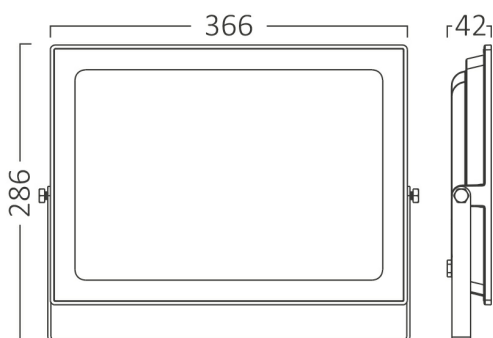

PRODUCT DATASHEET

MODEL NO BT60-39611

DESCRIPTION BRY-FLOOD-SF-200W-BLC-4000K-IP65-LED FLOODLIGHT

Luminare is intended to use in outdoor applications

General Characteristics

Model No	:	BT60-39611
Main Family	:	Outdoor Lighting
Sub Family	:	LED Floodlight
Type	:	Flood
Body Color	:	Black
Lamp Shape	:	Directional
Dimmable	:	Not-Dimmable
Light Source	:	LED
Warranty	:	2 years
Class	:	Class I
IP	:	IP65
IK	:	IK06

Electrical Characteristics

Lifetime	:	20000 h
Voltage	:	220-240V
Power Factor	:	>0,9
Material	:	Aluminium
Working Temperature	:	-20 C+40 C
Frequency	:	50-60 Hz

Package Informations

N.W.	:	6,90 kgs
G.W.	:	8,00 kgs
PCS/CTN	:	3 pcs
Length	:	380 mm
Width	:	240 mm
Height	:	270 mm
EAN	:	5949097730108

Product Characteristics

Wattage	:	200 w
Color Temperature	:	4000K
Quse Lumen	:	17200 lm
Color Rendering Index (CRI)	:	>70
Energy Efficiency Level	:	F
Beam Angle	:	120° Degrees
Color Category	:	Natural White

Dimensions & Weight

P. Length	:	366 mm
P. Width	:	42 mm
P. Height	:	286 mm
Weight	:	2300 gr