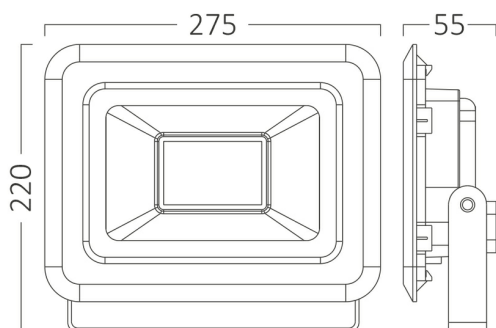

PRODUCT DATASHEET

MODEL NO BT60-39111

DESCRIPTION BRY-FLOOD-SF-100W-BLC-4000K-IP65-LED FLOODLIGHT

Luminare is intended to use in outdoor applications

General Characteristics

Model No	:	BT60-39111
Main Family	:	Outdoor Lighting
Sub Family	:	LED Floodlight
Type	:	Flood
Body Color	:	Black
Lamp Shape	:	Directional
Dimmable	:	Not-Dimmable
Light Source	:	LED
Warranty	:	2 years
Class	:	Class I
IP	:	IP65
IK	:	IK06

Electrical Characteristics

Lifetime	:	20000 h
Voltage	:	220-240V
Power Factor	:	>0,9
Material	:	Aluminium
Working Temperature	:	-20 C+40 C
Frequency	:	50-60 Hz

Package Informations

N.W.	:	4,55 kgs
G.W.	:	5,30 kgs
PCS/CTN	:	5 pcs
Length	:	365 mm
Width	:	215 mm
Height	:	295 mm
EAN	:	5949097730092

Product Characteristics

Wattage	:	100 w
Color Temperature	:	4000K
Quse Lumen	:	8500 lm
Color Rendering Index (CRI)	:	>70
Energy Efficiency Level	:	F
Beam Angle	:	120° Degrees
Color Category	:	Natural White

Dimensions & Weight

P. Length	:	275 mm
P. Width	:	32 mm
P. Height	:	205 mm
Weight	:	910 gr