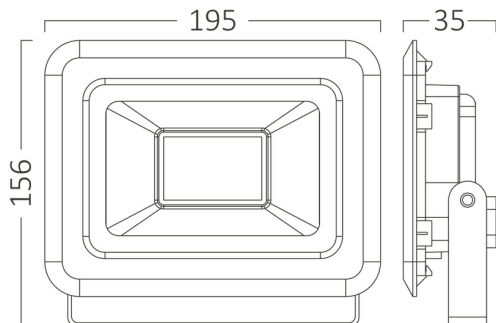

PRODUCT DATASHEET

MODEL NO BT60-35031

DESCRIPTION BRY-FLOOD-SF-50W-BLC-6500K-IP65-LED FLOODLIGHT

Luminare is intended to use in outdoor applications

General Characteristics

| | | |
|--------------|---|------------------|
| Model No | : | BT60-35031 |
| Main Family | : | Outdoor Lighting |
| Sub Family | : | LED Floodlight |
| Type | : | Flood |
| Body Color | : | Black |
| Lamp Shape | : | Directional |
| Dimmable | : | Not-Dimmable |
| Light Source | : | LED |
| Warranty | : | 2 years |
| Class | : | Class I |
| IP | : | IP65 |
| IK | : | IK06 |

Package Informations

| | | |
|---------|---|---------------|
| N.W. | : | 4,30 kgs |
| G.W. | : | 5,20 kgs |
| PCS/CTN | : | 10 pcs |
| Length | : | 315 mm |
| Width | : | 265 mm |
| Height | : | 215 mm |
| EAN | : | 5949097725692 |

Product Characteristics

| | | |
|-----------------------------|---|--------------|
| Wattage | : | 50 w |
| Color Temperature | : | 6500K |
| Quse Lumen | : | 4200 lm |
| Color Rendering Index (CRI) | : | >70 |
| Energy Efficiency Level | : | F |
| Beam Angle | : | 120° Degrees |
| Color Category | : | Cool White |

Dimensions & Weight

| | | |
|-----------|---|--------|
| P. Length | : | 195 mm |
| P. Width | : | 34 mm |
| P. Height | : | 156 mm |
| Weight | : | 430 gr |