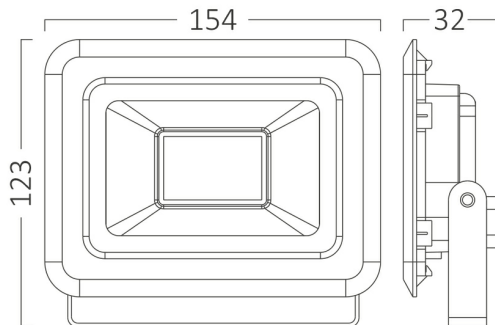

PRODUCT DATASHEET

MODEL NO BT60-33031

DESCRIPTION BRY-FLOOD-SF-30W-BLC-6500K-IP65-LED FLOODLIGHT

Luminare is intended to use in outdoor applications

General Characteristics

Model No	:	BT60-33031
Main Family	:	Outdoor Lighting
Sub Family	:	LED Floodlight
Type	:	Flood
Body Color	:	Black
Lamp Shape	:	Directional
Dimmable	:	Not-Dimmable
Light Source	:	LED
Warranty	:	2 years
Class	:	Class I
IP	:	IP65
IK	:	IK06

Electrical Characteristics

Lifetime	:	20000 h
Voltage	:	220-240V
Power Factor	:	>0,9
Material	:	Aluminium
Working Temperature	:	-20 C+40 C
Frequency	:	50-60 Hz

Package Informations

N.W.	:	5,50 kgs
G.W.	:	6,60 kgs
PCS/CTN	:	20 pcs
Length	:	275 mm
Width	:	255 mm
Height	:	335 mm
EAN	:	5949097725678

Product Characteristics

Wattage	:	30 w
Color Temperature	:	6500K
Quse Lumen	:	2550 lm
Color Rendering Index (CRI)	:	>70
Energy Efficiency Level	:	F
Beam Angle	:	120° Degrees
Color Category	:	Cool White

Dimensions & Weight

P. Length	:	154 mm
P. Width	:	26 mm
P. Height	:	123 mm
Weight	:	275 gr