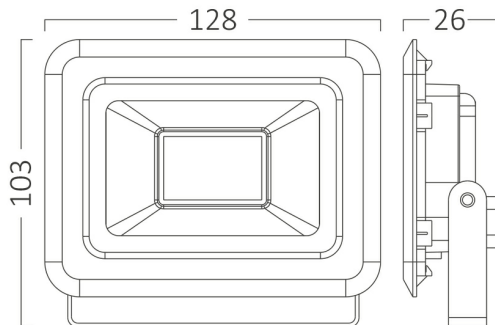

PRODUCT DATASHEET

MODEL NO BT60-32031

DESCRIPTION BRY-FLOOD-SF-20W-BLC-6500K-IP65-LED FLOODLIGHT

Luminare is intended to use in outdoor applications

General Characteristics

Model No	:	BT60-32031
Main Family	:	Outdoor Lighting
Sub Family	:	LED Floodlight
Type	:	Flood
Body Color	:	Black
Lamp Shape	:	Directional
Dimmable	:	Not-Dimmable
Light Source	:	LED
Warranty	:	2 years
Class	:	Class I
IP	:	IP65
IK	:	IK06

Electrical Characteristics

Lifetime	:	20000 h
Voltage	:	220-240V
Power Factor	:	>0,9
Material	:	Aluminium
Working Temperature	:	-20 C+40 C
Frequency	:	50-60 Hz

Package Informations

N.W.	:	6,15 kgs
G.W.	:	7,50 kgs
PCS/CTN	:	30 pcs
Length	:	490 mm
Width	:	310 mm
Height	:	150 mm
EAN	:	5949097727238

Product Characteristics

Wattage	:	20 w
Color Temperature	:	6500K
Quse Lumen	:	1620 lm
Color Rendering Index (CRI)	:	>70
Energy Efficiency Level	:	F
Beam Angle	:	120° Degrees
Color Category	:	Cool White

Dimensions & Weight

P. Length	:	128 mm
P. Width	:	26 mm
P. Height	:	103 mm
Weight	:	205 gr