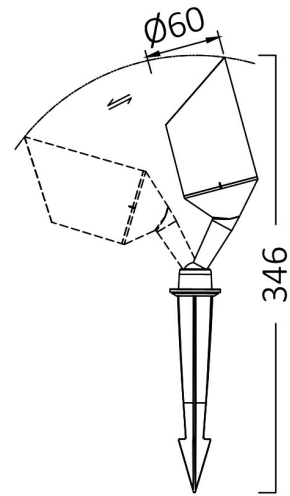

PRODUCT DATASHEET

MODEL NO BT25-00351

DESCRIPTION BRY-SPOTLUX-GU10-GRY-PLS-IP65-LED SPIKE LIGHT

Luminare is intended to use in outdoor applications

BRAYTRON SRL

Bulavardul Iuliu Maniu, Nr.616, Sector 6, 061129, Bucuresti-ROMANIA

info@braytron.com

www.braytron.com

General Characteristics

Model No	:	BT25-00351
Main Family	:	Outdoor Lighting
Sub Family	:	Spike Light
Type	:	Spike
Body Color	:	Black
Lamp Shape	:	N/A
Light Source	:	Socket
Socket	:	1xGU10
Warranty	:	2 years
Class	:	Class II
IP	:	IP65
IK	:	IK07

Electrical Characteristics

Voltage	:	220-240V
Material	:	PC
Working Temperature	:	-20 C+40 C
Frequency	:	50-60 Hz

Package Informations

N.W.	:	7,00 kgs
G.W.	:	10,10 kgs
PCS/CTN	:	50 pcs
Length	:	395 mm
Width	:	360 mm
Height	:	525 mm
EAN	:	5949097709999

Product Characteristics

Wattage	:	Max 1x35 w
---------	---	------------

Dimensions & Weight

Diameter	:	60 mm
P. Height	:	346 mm
Weight	:	140 gr