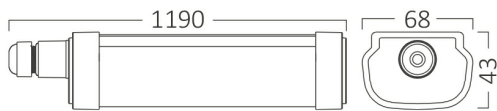

## PRODUCT DATASHEET

MODEL NO BT07-31210

DESCRIPTION BRY-PROLINE-IPG-M-40W-4000K-IP65-WATERPROOF LIGHT

Luminare is intended to use in outdoor applications  
Connection: Up to 4 pcs linkable

### General Characteristics

Model No	:	BT07-31210
Main Family	:	Outdoor Lighting
Sub Family	:	LED Waterproof Light
Type	:	Waterproof
Body Color	:	White
Lamp Shape	:	Non-Directional
Dimmable	:	Not-Dimmable
Light Source	:	LED
Warranty	:	2 years
Class	:	Class II
IP	:	IP65
IK	:	IK06

### Package Informations

N.W.	:	8,60 kgs
G.W.	:	11,00 kgs
PCS/CTN	:	20 pcs
Length	:	1215 mm
Width	:	315 mm
Height	:	265 mm
EAN	:	5949097720284

### Dimensions & Weight

P. Length	:	1190 mm
P. Width	:	68 mm
P. Height	:	43 mm
Weight	:	430 gr