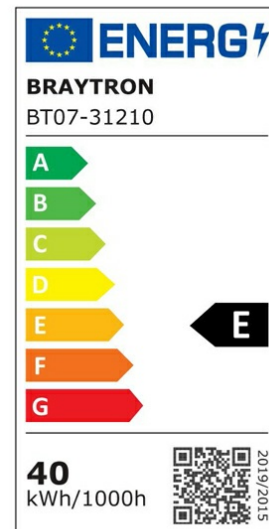

## PRODUCT DATASHEET

MODEL NO BT07-31210

DESCRIPTION BRY-PROLINE-IPG-M-40W-4000K-IP65-WATERPROOF LIGHT

Luminare is intended to use in outdoor applications  
Connection: Up to 4 pcs linkable

### General Characteristics

Model No	:	BT07-31210
Main Family	:	Outdoor Lighting
Sub Family	:	LED Waterproof Light
Type	:	Waterproof
Body Color	:	White
Lamp Shape	:	Non-Directional
Dimmable	:	Not-Dimmable
Light Source	:	LED
Warranty	:	2 years
Class	:	Class II
IP	:	IP65
IK	:	IK06

### Electrical Characteristics

Lifetime	:	20000 h
Voltage	:	220-240V
Power Factor	:	>0,9
Material	:	PC
Working Temperature	:	-20 C+40 C
Frequency	:	50-60 Hz

### Product Characteristics

Wattage	:	40 w
Color Temperature	:	4000K
Quse Lumen	:	4500 lm
Color Rendering Index (CRI)	:	>80
Energy Efficiency Level	:	E
Beam Angle	:	120° Degrees
Color Category	:	Natural White