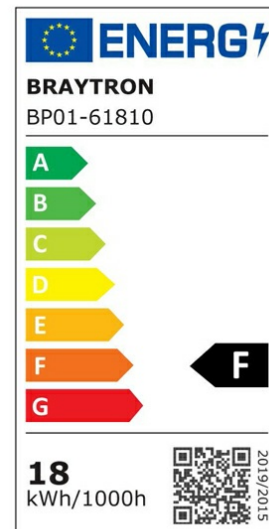

PRODUCT DATASHEET

MODEL NO BP01-61810

DESCRIPTION BRY-SMD-CRP-18W-RND-8INC-WHT-4000K-LED PANEL

Luminare is intended to use in outdoor applications

General Characteristics

Model No	:	BP01-61810
Main Family	:	Indoor Lighting
Sub Family	:	LED Small Panel
Type	:	Recessed Panel
Body Color	:	White
Lamp Shape	:	Non-Directional
Dimmable	:	Not-Dimmable
Light Source	:	LED
Warranty	:	2 years
Class	:	Class II
IP	:	IP40

Electrical Characteristics

Lifetime	:	20000 h
Voltage	:	220-240V
Power Factor	:	>0,5
Material	:	PC
Working Temperature	:	-20 C+40 C
Frequency	:	50-60 Hz

Package Informations

N.W.	:	5,70 kgs
G.W.	:	8,05 kgs
PCS/CTN	:	20 pcs
Length	:	475 mm
Width	:	445 mm
Height	:	255 mm
EAN	:	5949097703966

Product Characteristics

Wattage	:	18 w
Color Temperature	:	4000K
Quse Lumen	:	1760 lm
Color Rendering Index (CRI)	:	>80
Energy Efficiency Level	:	F
Beam Angle	:	120° Degrees
Color Category	:	Natural White

Dimensions & Weight

Diameter	:	229 mm
P. Height	:	25,5 mm
Cutout	:	205 mm
Weight	:	285 gr