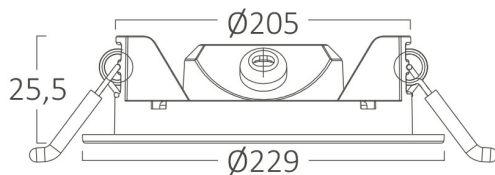

PRODUCT DATASHEET

MODEL NO BP01-61810

DESCRIPTION BRY-SMD-CRP-18W-RND-8INC-WHT-4000K-LED PANEL

Luminare is intended to use in outdoor applications

General Characteristics

Model No	:	BP01-61810
Main Family	:	Indoor Lighting
Sub Family	:	LED Small Panel
Type	:	Recessed Panel
Body Color	:	White
Lamp Shape	:	Non-Directional
Dimmable	:	Not-Dimmable
Light Source	:	LED
Warranty	:	2 years
Class	:	Class II
IP	:	IP40

Electrical Characteristics

Lifetime	:	20000 h
Voltage	:	220-240V
Power Factor	:	>0,5
Material	:	PC
Working Temperature	:	-20 C+40 C
Frequency	:	50-60 Hz

Package Informations

N.W.	:	5,70 kgs
G.W.	:	8,05 kgs
PCS/CTN	:	20 pcs
Length	:	475 mm
Width	:	445 mm
Height	:	255 mm
EAN	:	5949097703966

Product Characteristics

Wattage	:	18 w
Color Temperature	:	4000K
Quse Lumen	:	1760 lm
Color Rendering Index (CRI)	:	>80
Energy Efficiency Level	:	F
Beam Angle	:	120° Degrees
Color Category	:	Natural White

Dimensions & Weight

Diameter	:	229 mm
P. Height	:	25,5 mm
Cutout	:	205 mm
Weight	:	285 gr