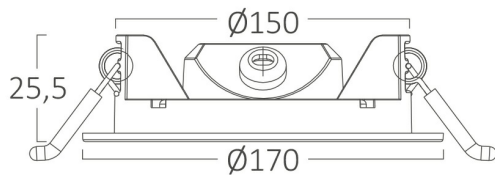

PRODUCT DATASHEET

MODEL NO BP01-61210

DESCRIPTION BRY-SMD-CRP-12W-RND-6INC-WHT-4000K-LED PANEL

Luminare is intended to use in outdoor applications

General Characteristics

Model No	:	BP01-61210
Main Family	:	Indoor Lighting
Sub Family	:	LED Small Panel
Type	:	Recessed Panel
Body Color	:	White
Lamp Shape	:	Non-Directional
Dimmable	:	Not-Dimmable
Light Source	:	LED
Warranty	:	2 years
Class	:	Class II
IP	:	IP40

Electrical Characteristics

Lifetime	:	20000 h
Voltage	:	220-240V
Power Factor	:	>0,5
Material	:	PC
Working Temperature	:	-20 C+40 C
Frequency	:	50-60 Hz

Package Informations

N.W.	:	3,45 kgs
G.W.	:	5,05 kgs
PCS/CTN	:	20 pcs
Length	:	435 mm
Width	:	375 mm
Height	:	200 mm
EAN	:	5949097703959

Product Characteristics

Wattage	:	12 w
Color Temperature	:	4000K
Quse Lumen	:	1120 lm
Color Rendering Index (CRI)	:	>80
Energy Efficiency Level	:	F
Beam Angle	:	120° Degrees
Color Category	:	Natural White

Dimensions & Weight

Diameter	:	170 mm
P. Height	:	25,5 mm
Cutout	:	150 mm
Weight	:	172,5 gr