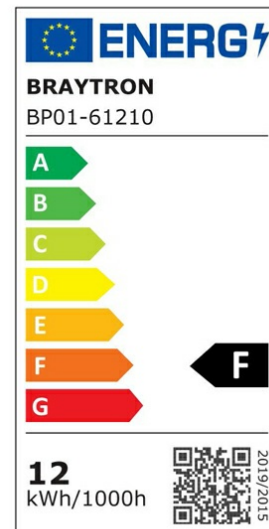

PRODUCT DATASHEET

MODEL NO BP01-61210

DESCRIPTION BRY-SMD-CRP-12W-RND-6INC-WHT-4000K-LED PANEL

Luminare is intended to use in outdoor applications

General Characteristics

Model No	:	BP01-61210
Main Family	:	Indoor Lighting
Sub Family	:	LED Small Panel
Type	:	Recessed Panel
Body Color	:	White
Lamp Shape	:	Non-Directional
Dimmable	:	Not-Dimmable
Light Source	:	LED
Warranty	:	2 years
Class	:	Class II
IP	:	IP40

Electrical Characteristics

Lifetime	:	20000 h
Voltage	:	220-240V
Power Factor	:	>0,5
Material	:	PC
Working Temperature	:	-20 C+40 C
Frequency	:	50-60 Hz

Package Informations

N.W.	:	3,45 kgs
G.W.	:	5,05 kgs
PCS/CTN	:	20 pcs
Length	:	435 mm
Width	:	375 mm
Height	:	200 mm
EAN	:	5949097703959

Product Characteristics

Wattage	:	12 w
Color Temperature	:	4000K
Quse Lumen	:	1120 lm
Color Rendering Index (CRI)	:	>80
Energy Efficiency Level	:	F
Beam Angle	:	120° Degrees
Color Category	:	Natural White

Dimensions & Weight

Diameter	:	170 mm
P. Height	:	25,5 mm
Cutout	:	150 mm
Weight	:	172,5 gr