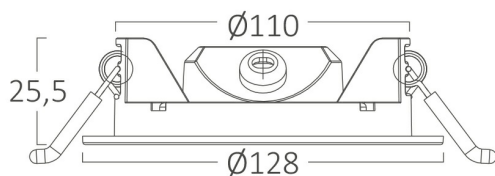

## PRODUCT DATASHEET

MODEL NO	BP01-60610
DESCRIPTION	BRY-SMD-CRP-6W-RND-4INC-WHT-4000K-LED PANEL

Luminare is intended to use in outdoor applications

### Package Informations

N.W.	:	4,30 kgs
G.W.	:	6,20 kgs
PCS/CTN	:	40 pcs
Length	:	555 mm
Width	:	235 mm
Height	:	295 mm
EAN	:	5949097703942

### Product Characteristics

Wattage	:	6 w
Color Temperature	:	4000K
Quse Lumen	:	470 lm
Color Rendering Index (CRI)	:	>80
Energy Efficiency Level	:	G
Beam Angle	:	120° Degrees
Color Category	:	Natural White

### Dimensions & Weight

Diameter	:	128 mm
P. Height	:	25,5 mm
Cutout	:	110 mm
Weight	:	107,5 gr