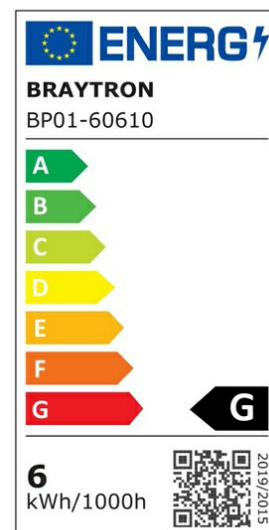

## PRODUCT DATASHEET

MODEL NO	BP01-60610
DESCRIPTION	BRY-SMD-CRP-6W-RND-4INC-WHT-4000K-LED PANEL

Luminare is intended to use in outdoor applications

### General Characteristics

Model No	:	BP01-60610
Main Family	:	Indoor Lighting
Sub Family	:	LED Small Panel
Type	:	Recessed Panel
Body Color	:	White
Lamp Shape	:	Non-Directional
Dimmable	:	Not-Dimmable
Light Source	:	LED
Warranty	:	2 years
Class	:	Class II
IP	:	IP40

### Product Characteristics

Wattage	:	6 w
Color Temperature	:	4000K
Quse Lumen	:	470 lm
Color Rendering Index (CRI)	:	>80
Energy Efficiency Level	:	G
Beam Angle	:	120° Degrees
Color Category	:	Natural White

### Dimensions & Weight

Diameter	:	128 mm
P. Height	:	25,5 mm
Cutout	:	110 mm
Weight	:	107,5 gr