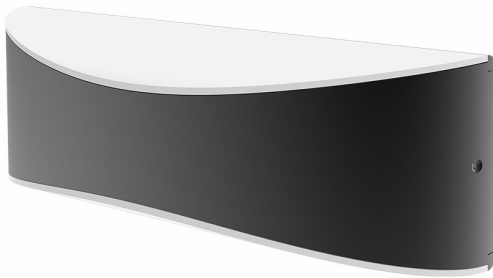

PRODUCT DATASHEET

MODEL NO BG40-00602

DESCRIPTION BRY-PIRUS-S-10W-3000K-IP54-WALL LIGHT

Luminare is intended to use in outdoor applications

General Characteristics

Model No	:	BG40-00602
Main Family	:	Outdoor Lighting
Sub Family	:	LED Wall Light
Type	:	Wall
Body Color	:	Grey
Lamp Shape	:	Non-Directional
Dimmable	:	Not-Dimmable
Light Source	:	LED
Warranty	:	3 years
Class	:	Class I
IP	:	IP54
IK	:	IK08

Electrical Characteristics

Lifetime	:	20000 h
Voltage	:	220-240V
Power Factor	:	>0,5
Material	:	Aluminium
Working Temperature	:	-20 C+40 C
Frequency	:	50-60 Hz

Package Informations

N.W.	:	3,60 kgs
G.W.	:	4,40 kgs
PCS/CTN	:	8 pcs
Length	:	260 mm
Width	:	190 mm
Height	:	310 mm
EAN	:	5949097705540

Product Characteristics

Wattage	:	10 w
Color Temperature	:	3000K
Quse Lumen	:	930 lm
Color Rendering Index (CRI)	:	>80
Energy Efficiency Level	:	F
Beam Angle	:	120° Degrees
Color Category	:	Warm White

Dimensions & Weight

P. Length	:	230 mm
P. Width	:	72 mm
P. Height	:	56 mm
Weight	:	450 gr