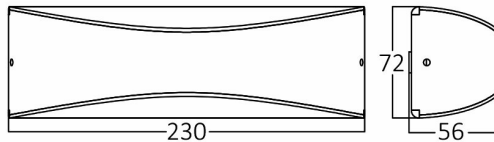

PRODUCT DATASHEET

MODEL NO BG40-00602

DESCRIPTION BRY-PIRUS-S-10W-3000K-IP54-WALL LIGHT

Luminare is intended to use in outdoor applications

General Characteristics

Model No	:	BG40-00602
Main Family	:	Outdoor Lighting
Sub Family	:	LED Wall Light
Type	:	Wall
Body Color	:	Grey
Lamp Shape	:	Non-Directional
Dimmable	:	Not-Dimmable
Light Source	:	LED
Warranty	:	3 years
Class	:	Class I
IP	:	IP54
IK	:	IK08

Electrical Characteristics

Lifetime	:	20000 h
Voltage	:	220-240V
Power Factor	:	>0,5
Material	:	Aluminium
Working Temperature	:	-20 C+40 C
Frequency	:	50-60 Hz

Package Informations

N.W.	:	3,60 kgs
G.W.	:	4,40 kgs
PCS/CTN	:	8 pcs
Length	:	260 mm
Width	:	190 mm
Height	:	310 mm
EAN	:	5949097705540

Product Characteristics

Wattage	:	10 w
Color Temperature	:	3000K
Quse Lumen	:	930 lm
Color Rendering Index (CRI)	:	>80
Energy Efficiency Level	:	F
Beam Angle	:	120° Degrees
Color Category	:	Warm White

Dimensions & Weight

P. Length	:	230 mm
P. Width	:	72 mm
P. Height	:	56 mm
Weight	:	450 gr