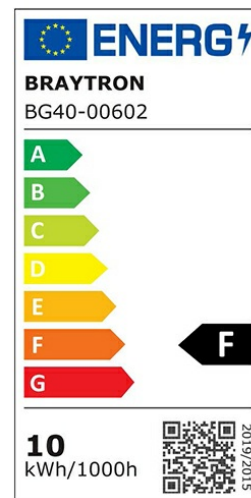

PRODUCT DATASHEET

MODEL NO BG40-00602

DESCRIPTION BRY-PIRUS-S-10W-3000K-IP54-WALL LIGHT

Luminare is intended to use in outdoor applications

General Characteristics

Model No	:	BG40-00602
Main Family	:	Outdoor Lighting
Sub Family	:	LED Wall Light
Type	:	Wall
Body Color	:	Grey
Lamp Shape	:	Non-Directional
Dimmable	:	Not-Dimmable
Light Source	:	LED
Warranty	:	3 years
Class	:	Class I
IP	:	IP54
IK	:	IK08

Electrical Characteristics

Lifetime	:	20000 h
Voltage	:	220-240V
Power Factor	:	>0,5
Material	:	Aluminium
Working Temperature	:	-20 C+40 C
Frequency	:	50-60 Hz

Package Informations

N.W.	:	3,60 kgs
G.W.	:	4,40 kgs
PCS/CTN	:	8 pcs
Length	:	260 mm
Width	:	190 mm
Height	:	310 mm
EAN	:	5949097705540

Product Characteristics

Wattage	:	10 w
Color Temperature	:	3000K
Quse Lumen	:	930 lm
Color Rendering Index (CRI)	:	>80
Energy Efficiency Level	:	F
Beam Angle	:	120° Degrees
Color Category	:	Warm White

Dimensions & Weight