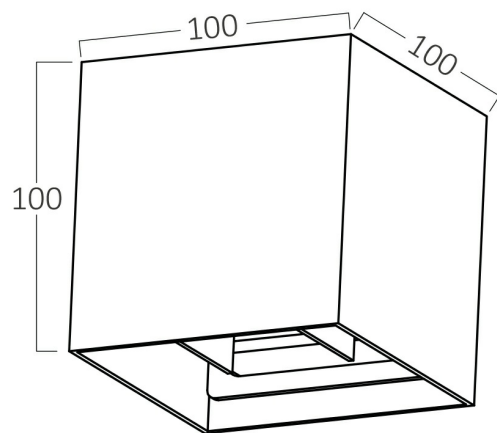

PRODUCT DATASHEET

MODEL NO BG38-03402

DESCRIPTION BRY-VEKTA-B-WL.2-GRY-1xG9-IP65-WALL LIGHT

Luminare is intended to use in outdoor applications

General Characteristics

Model No	:	BG38-03402
Main Family	:	Outdoor Lighting
Sub Family	:	Wall Fixture
Type	:	Wall
Body Color	:	Grey
Lamp Shape	:	N/A
Light Source	:	N/A
Socket	:	1xG9
Warranty	:	2 years
Class	:	Class I
IP	:	IP54
IK	:	IK02

Electrical Characteristics

Voltage	:	220-240V
Material	:	Aluminium
Working Temperature	:	-20 C+40 C
Frequency	:	50-60 Hz

Package Informations

N.W.	:	12,30 kgs
G.W.	:	14,15 kgs
PCS/CTN	:	30 pcs
Length	:	550 mm
Width	:	235 mm
Height	:	365 mm
EAN	:	5949097737497

Product Characteristics

Wattage	:	Max 10 w
---------	---	----------

Dimensions & Weight

P. Length	:	100 mm
P. Width	:	100 mm
P. Height	:	100 mm
Weight	:	410 gr