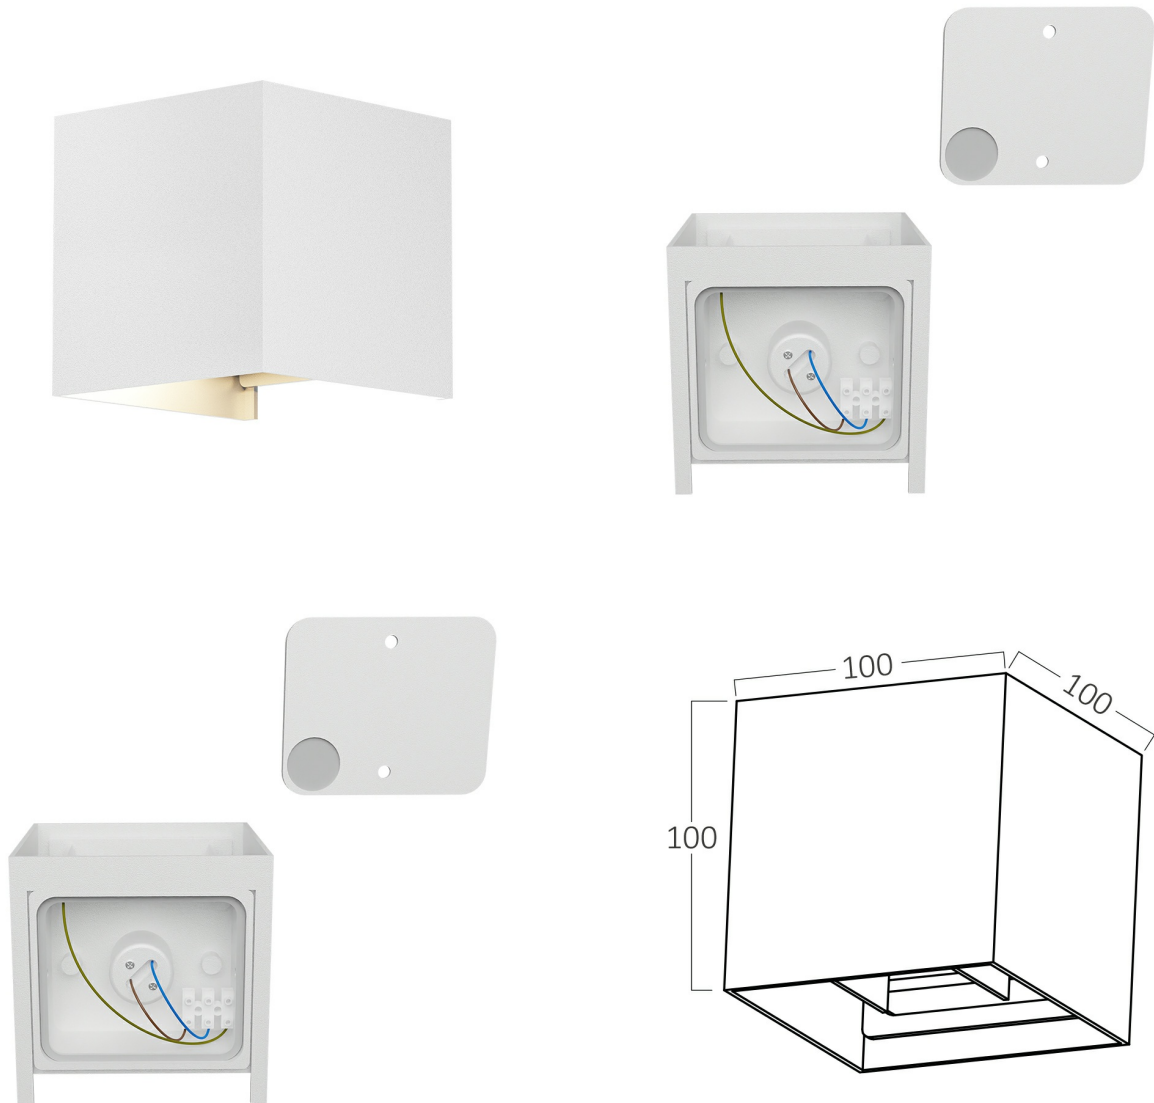

PRODUCT DATASHEET

MODEL NO BG38-03400

DESCRIPTION BRY-VEKTA-B-WL.2-WHT-1xG9-IP65-WALL LIGHT

Luminare is intended to use in outdoor applications

General Characteristics

Model No	:	BG38-03400
Main Family	:	Outdoor Lighting
Sub Family	:	Wall Fixture
Type	:	Wall
Body Color	:	White
Lamp Shape	:	N/A
Light Source	:	N/A
Socket	:	1xG9
Warranty	:	2 years
Class	:	Class I
IP	:	IP54
IK	:	IK02

Electrical Characteristics

Voltage	:	220-240V
Material	:	Aluminium
Working Temperature	:	-20 C+40 C
Frequency	:	50-60 Hz

Package Informations

N.W.	:	12,30 kgs
G.W.	:	14,15 kgs
PCS/CTN	:	30 pcs
Length	:	550 mm
Width	:	235 mm
Height	:	365 mm
EAN	:	5949097737473

Product Characteristics

Wattage	:	Max 10 w
---------	---	----------

Dimensions & Weight

P. Length	:	100 mm
P. Width	:	100 mm
P. Height	:	100 mm
Weight	:	410 gr