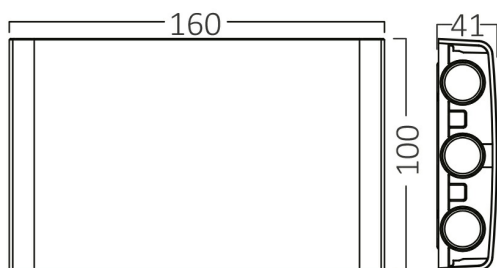

## PRODUCT DATASHEET

MODEL NO BG38-03382

DESCRIPTION BRY-VECTOR-B-WL-GRY-6x1W-3IN1-IP65-WALL LIGHT

Luminare is intended to use in outdoor applications

### General Characteristics

Model No	:	BG38-03382
Main Family	:	Outdoor Lighting
Sub Family	:	LED Wall Light
Type	:	Wall
Body Color	:	Grey
Lamp Shape	:	Non-Directional
Dimmable	:	Not-Dimmable
Light Source	:	LED
Warranty	:	2 years
Class	:	Class II
IP	:	IP65
IK	:	IK06

### Package Informations

N.W.	:	5,50 kgs
G.W.	:	6,85 kgs
PCS/CTN	:	20 pcs
Length	:	435 mm
Width	:	260 mm
Height	:	190 mm
EAN	:	5949097734410

### Dimensions & Weight

P. Length	:	160 mm
P. Width	:	100 mm
P. Height	:	41 mm
Weight	:	274 gr