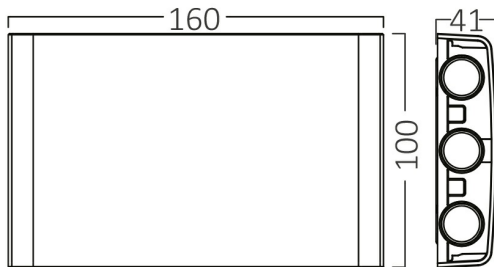

PRODUCT DATASHEET

MODEL NO BG38-03380

DESCRIPTION BRY-VECTOR-B-WL-WHT-6x1W-3IN1-IP65-WALL LIGHT

Luminare is intended to use in outdoor applications

General Characteristics

Model No	:	BG38-03380
Main Family	:	Outdoor Lighting
Sub Family	:	LED Wall Light
Type	:	Wall
Body Color	:	White
Lamp Shape	:	Non-Directional
Dimmable	:	Not-Dimmable
Light Source	:	LED
Warranty	:	2 years
Class	:	Class II
IP	:	IP65
IK	:	IK06

Electrical Characteristics

Lifetime	:	20000 h
Voltage	:	220-240V
Power Factor	:	>0,5
Material	:	PC
Working Temperature	:	-20 C+40 C
Frequency	:	50-60 Hz

Package Informations

N.W.	:	5,50 kgs
G.W.	:	6,85 kgs
PCS/CTN	:	20 pcs
Length	:	435 mm
Width	:	260 mm
Height	:	190 mm
EAN	:	5949097733284

Product Characteristics

Wattage	:	6x1 w
Color Temperature	:	3IN1
Quse Lumen	:	480 lm
Color Rendering Index (CRI)	:	>80
Energy Efficiency Level	:	G
Beam Angle	:	60° Degrees
Color Category	:	3IN1

Dimensions & Weight

P. Length	:	160 mm
P. Width	:	100 mm
P. Height	:	41 mm
Weight	:	275 gr