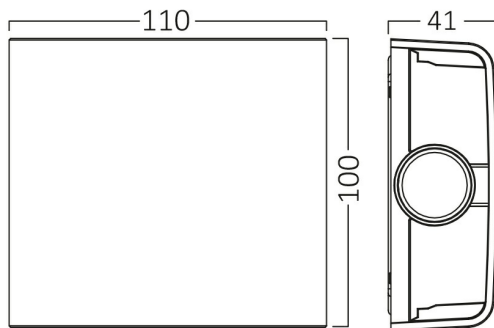

PRODUCT DATASHEET

MODEL NO BG38-03182

DESCRIPTION BRY-VECTOR-B-WL-GRY-2x1W-3IN1-IP65-WALL LIGHT

Luminare is intended to use in outdoor applications

General Characteristics

Model No	:	BG38-03182
Main Family	:	Outdoor Lighting
Sub Family	:	LED Wall Light
Type	:	Wall
Body Color	:	Grey
Lamp Shape	:	Non-Directional
Dimmable	:	Not-Dimmable
Light Source	:	LED
Warranty	:	2 years
Class	:	Class II
IP	:	IP65
IK	:	IK06

Electrical Characteristics

Lifetime	:	20000 h
Voltage	:	220-240V
Power Factor	:	<0,5
Material	:	PC
Working Temperature	:	-20 C+40 C
Frequency	:	50-60 Hz

Package Informations

N.W.	:	7,92 kgs
G.W.	:	10,10 kgs
PCS/CTN	:	40 pcs
Length	:	540 mm
Width	:	400 mm
Height	:	145 mm
EAN	:	5949097737589

Product Characteristics

Wattage	:	2x1 w
Color Temperature	:	3IN1
Quse Lumen	:	180 lm
Color Rendering Index (CRI)	:	>80
Energy Efficiency Level	:	F
Beam Angle	:	60° Degrees
Color Category	:	3IN1

Dimensions & Weight

P. Length	:	110 mm
P. Width	:	100 mm
P. Height	:	41 mm
Weight	:	200 gr