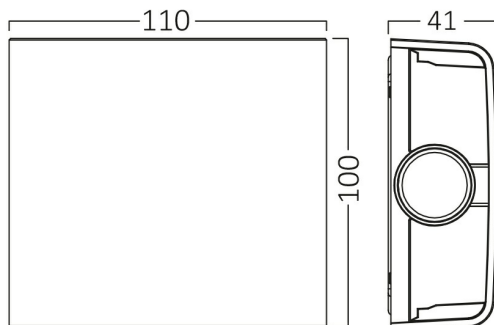

PRODUCT DATASHEET

MODEL NO BG38-03180

DESCRIPTION BRY-VECTOR-B-WL-WHT-2x1W-3IN1-IP65-WALL LIGHT

Luminare is intended to use in outdoor applications

General Characteristics

Model No	:	BG38-03180
Main Family	:	Outdoor Lighting
Sub Family	:	LED Wall Light
Type	:	Wall
Body Color	:	White
Lamp Shape	:	Non-Directional
Dimmable	:	Not-Dimmable
Light Source	:	LED
Warranty	:	2 years
Class	:	Class II
IP	:	IP65
IK	:	IK06

Electrical Characteristics

Lifetime	:	20000 h
Voltage	:	220-240V
Power Factor	:	<0,5
Material	:	PC
Working Temperature	:	-20 C+40 C
Frequency	:	50-60 Hz

Package Informations

N.W.	:	7,92 kgs
G.W.	:	10,10 kgs
PCS/CTN	:	40 pcs
Length	:	540 mm
Width	:	400 mm
Height	:	145 mm
EAN	:	5949097733246

Product Characteristics

Wattage	:	2x1 w
Color Temperature	:	3IN1
Quse Lumen	:	180 lm
Color Rendering Index (CRI)	:	>80
Energy Efficiency Level	:	F
Beam Angle	:	60° Degrees
Color Category	:	3IN1

Dimensions & Weight

P. Length	:	110 mm
P. Width	:	100 mm
P. Height	:	41 mm
Weight	:	198 gr