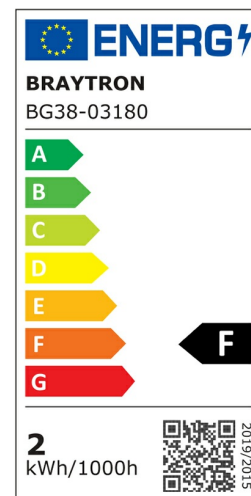

PRODUCT DATASHEET

MODEL NO BG38-03180

DESCRIPTION BRY-VECTOR-B-WL-WHT-2x1W-3IN1-IP65-WALL LIGHT

Luminare is intended to use in outdoor applications

General Characteristics

Model No	:	BG38-03180
Main Family	:	Outdoor Lighting
Sub Family	:	LED Wall Light
Type	:	Wall
Body Color	:	White
Lamp Shape	:	Non-Directional
Dimmable	:	Not-Dimmable
Light Source	:	LED
Warranty	:	2 years
Class	:	Class II
IP	:	IP65
IK	:	IK06

Electrical Characteristics

Lifetime	:	20000 h
Voltage	:	220-240V
Power Factor	:	<0,5
Material	:	PC
Working Temperature	:	-20 C+40 C
Frequency	:	50-60 Hz

Package Informations

N.W.	:	7,92 kgs
G.W.	:	10,10 kgs
PCS/CTN	:	40 pcs
Length	:	540 mm
Width	:	400 mm
Height	:	145 mm
EAN	:	5949097733246

Product Characteristics

Wattage	:	2x1 w
Color Temperature	:	3IN1
Quse Lumen	:	180 lm
Color Rendering Index (CRI)	:	>80
Energy Efficiency Level	:	F
Beam Angle	:	60° Degrees
Color Category	:	3IN1

Dimensions & Weight