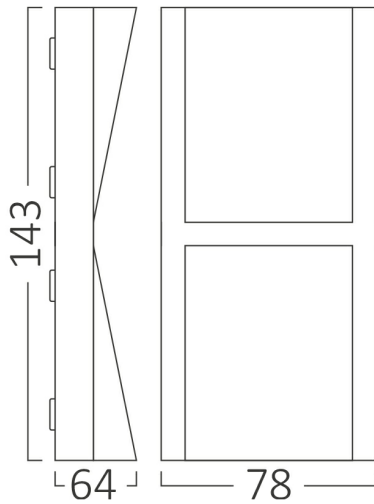

PRODUCT DATASHEET

MODEL NO BG38-02782

DESCRIPTION BRY-VEKTA-C-WL.2-GRY-2x6W-3IN1-IP65-WALL LIGHT

Luminare is intended to use in outdoor applications

General Characteristics

Model No	:	BG38-02782
Main Family	:	Outdoor Lighting
Sub Family	:	LED Wall Light
Type	:	Wall
Body Color	:	Grey
Lamp Shape	:	Directional
Dimmable	:	Not-Dimmable
Light Source	:	LED
Warranty	:	2 years
Class	:	Class II
IP	:	IP65
IK	:	IK08

Electrical Characteristics

Lifetime	:	20000 h
Voltage	:	220-240V
Power Factor	:	>0,5
Material	:	PC
Working Temperature	:	-20 C+40 C
Frequency	:	50-60 Hz

Package Informations

N.W.	:	5,60 kgs
G.W.	:	7,50 kgs
PCS/CTN	:	30 pcs
Length	:	460 mm
Width	:	240 mm
Height	:	335 mm
EAN	:	5949097736193

Product Characteristics

Wattage	:	2x6 w
Color Temperature	:	3IN1
Quse Lumen	:	1200 lm
Color Rendering Index (CRI)	:	>80
Energy Efficiency Level	:	F
Beam Angle	:	60° Degrees
Color Category	:	3IN1

Dimensions & Weight

P. Length	:	143 mm
P. Width	:	78 mm
P. Height	:	64 mm
Weight	:	186,5 gr