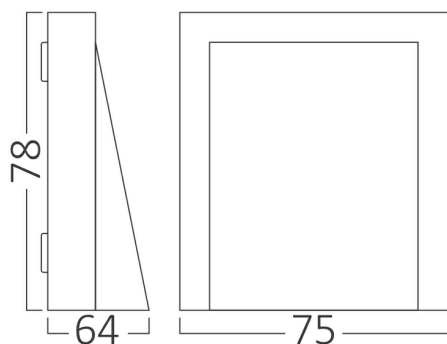

## PRODUCT DATASHEET

MODEL NO BG38-02682

DESCRIPTION BRY-VEKTA-C-WL.1-GRY-1x6W-3IN1-IP65-WALL LIGHT

Luminare is intended to use in outdoor applications

### General Characteristics

Model No	:	BG38-02682
Main Family	:	Outdoor Lighting
Sub Family	:	LED Wall Light
Type	:	Wall
Body Color	:	Grey
Lamp Shape	:	Directional
Dimmable	:	Not-Dimmable
Light Source	:	LED
Warranty	:	2 years
Class	:	Class II
IP	:	IP65
IK	:	IK08

### Package Informations

N.W.	:	3,60 kgs
G.W.	:	5,00 kgs
PCS/CTN	:	30 pcs
Length	:	460 mm
Width	:	240 mm
Height	:	195 mm
EAN	:	5949097736186

### Dimensions & Weight

P. Length	:	78 mm
P. Width	:	75 mm
P. Height	:	64 mm
Weight	:	120 gr