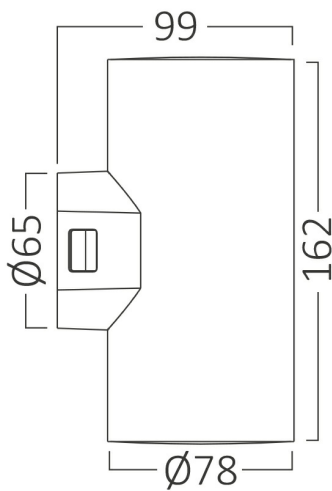

PRODUCT DATASHEET

MODEL NO BG38-02582

DESCRIPTION BRY-VEKTA-D-WL.2-GRY-2x9W-3IN1-IP65-WALL LIGHT

Luminare is intended to use in outdoor applications

General Characteristics

Model No	:	BG38-02582
Main Family	:	Outdoor Lighting
Sub Family	:	LED Wall Light
Type	:	Wall
Body Color	:	Grey
Lamp Shape	:	Directional
Dimmable	:	Not-Dimmable
Light Source	:	LED
Warranty	:	2 years
Class	:	Class II
IP	:	IP65
IK	:	IK08

Electrical Characteristics

Lifetime	:	20000 h
Voltage	:	220-240V
Power Factor	:	>0,5
Material	:	PC
Working Temperature	:	-20 C+40 C
Frequency	:	50-60 Hz

Package Informations

N.W.	:	2,95 kgs
G.W.	:	4,20 kgs
PCS/CTN	:	10 pcs
Length	:	560 mm
Width	:	195 mm
Height	:	190 mm
EAN	:	5949097732621

Product Characteristics

Wattage	:	2x9 w
Color Temperature	:	3IN1
Quse Lumen	:	1780 lm
Color Rendering Index (CRI)	:	>80
Energy Efficiency Level	:	F
Beam Angle	:	38° Degrees
Color Category	:	3IN1

Dimensions & Weight

Diameter	:	78 mm
P. Width	:	99 mm
P. Height	:	162 mm
Weight	:	295 gr