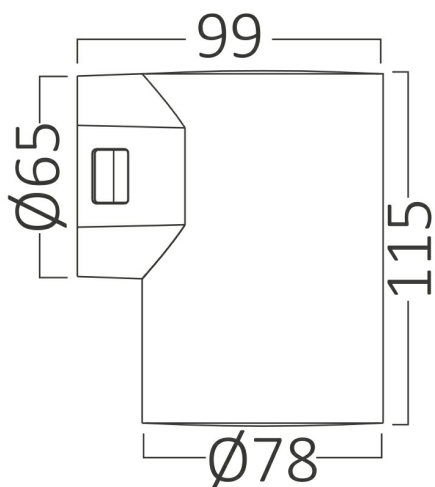

PRODUCT DATASHEET

MODEL NO BG38-02482

DESCRIPTION BRY-VEKTA-D-WL.1-GRY-1x9W-3IN1-IP65-WALL LIGHT

Luminare is intended to use in outdoor applications

General Characteristics

Model No	:	BG38-02482
Main Family	:	Outdoor Lighting
Sub Family	:	LED Wall Light
Type	:	Wall
Body Color	:	Grey
Lamp Shape	:	Directional
Dimmable	:	Not-Dimmable
Light Source	:	LED
Warranty	:	2 years
Class	:	Class II
IP	:	IP65
IK	:	IK08

Electrical Characteristics

Lifetime	:	20000 h
Voltage	:	220-240V
Power Factor	:	>0,5
Material	:	PC
Working Temperature	:	-20 C+40 C
Frequency	:	50-60 Hz

Package Informations

N.W.	:	4,5 kgs
G.W.	:	6,50 kgs
PCS/CTN	:	20 pcs
Length	:	565 mm
Width	:	195 mm
Height	:	280 mm
EAN	:	5949097736179

Product Characteristics

Wattage	:	1x9 w
Color Temperature	:	3IN1
Quse Lumen	:	900 lm
Color Rendering Index (CRI)	:	>80
Energy Efficiency Level	:	F
Beam Angle	:	38° Degrees
Color Category	:	3IN1

Dimensions & Weight

Diameter	:	78 mm
P. Width	:	99 mm
P. Height	:	115 mm
Weight	:	225 gr