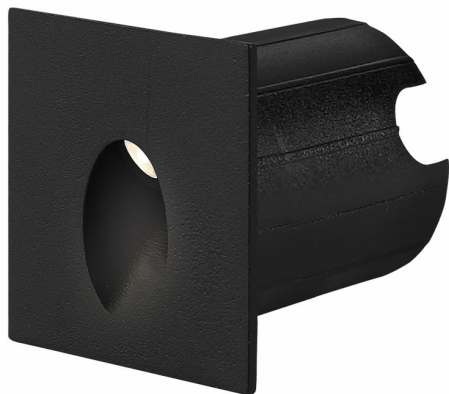

## PRODUCT DATASHEET

MODEL NO BG38-02301

DESCRIPTION BRY-VECTOR-A-SQR-BLC-2W-3000K-IP65-WALL LIGHT

Luminare is intended to use in outdoor applications

### General Characteristics

Model No	:	BG38-02301
Main Family	:	Outdoor Lighting
Sub Family	:	LED Wall Light
Type	:	Wall
Body Color	:	Black
Lamp Shape	:	Directional
Dimmable	:	Not-Dimmable
Light Source	:	LED
Warranty	:	2 years
Class	:	Class II
IP	:	IP65
IK	:	IK08

### Dimensions & Weight

P. Length	:	48 mm
P. Width	:	48 mm
P. Height	:	62 mm
Cutout	:	42 mm
Weight	:	74 gr