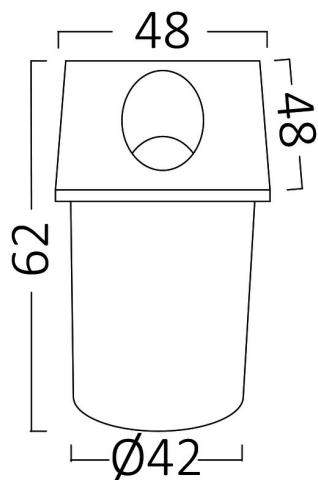

## PRODUCT DATASHEET

MODEL NO BG38-02301

DESCRIPTION BRY-VECTOR-A-SQR-BLC-2W-3000K-IP65-WALL LIGHT

Luminare is intended to use in outdoor applications

### General Characteristics

Model No	:	BG38-02301
Main Family	:	Outdoor Lighting
Sub Family	:	LED Wall Light
Type	:	Wall
Body Color	:	Black
Lamp Shape	:	Directional
Dimmable	:	Not-Dimmable
Light Source	:	LED
Warranty	:	2 years
Class	:	Class II
IP	:	IP65
IK	:	IK08

### Package Informations

N.W.	:	3,70 kgs
G.W.	:	4,70 kgs
PCS/CTN	:	50 pcs
Length	:	300 mm
Width	:	160 mm
Height	:	300 mm
EAN	:	5949097727412

### Dimensions & Weight

P. Length	:	48 mm
P. Width	:	48 mm
P. Height	:	62 mm
Cutout	:	42 mm
Weight	:	74 gr