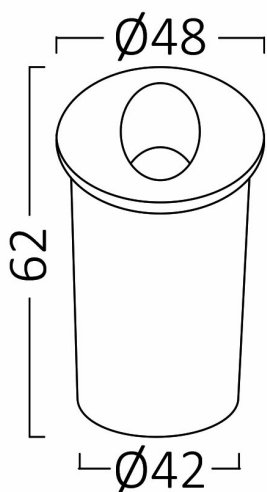

PRODUCT DATASHEET

MODEL NO BG38-02201

DESCRIPTION BRY-VECTOR-A-RND-BLC-2W-3000K-IP65-WALL LIGHT

Luminare is intended to use in outdoor applications

General Characteristics

Model No	:	BG38-02201
Main Family	:	Outdoor Lighting
Sub Family	:	LED Wall Light
Type	:	Wall
Body Color	:	Black
Lamp Shape	:	Directional
Dimmable	:	Not-Dimmable
Light Source	:	LED
Warranty	:	2 years
Class	:	Class II
IP	:	IP65
IK	:	IK08

Electrical Characteristics

Lifetime	:	20000 h
Voltage	:	220-240V
Power Factor	:	<0,5
Material	:	Aluminium
Working Temperature	:	-20 C+40 C
Frequency	:	50-60 Hz

Package Informations

N.W.	:	3,50 kgs
G.W.	:	4,55 kgs
PCS/CTN	:	50 pcs
Length	:	300 mm
Width	:	160 mm
Height	:	300 mm
EAN	:	5949097727399

Product Characteristics

Wattage	:	2 w
Color Temperature	:	3000K
Quse Lumen	:	240 lm
Color Rendering Index (CRI)	:	>80
Energy Efficiency Level	:	E
Beam Angle	:	75° Degrees
Color Category	:	Warm White

Dimensions & Weight

Diameter	:	48 mm
P. Height	:	62 mm
Cutout	:	42 mm
Weight	:	70 gr