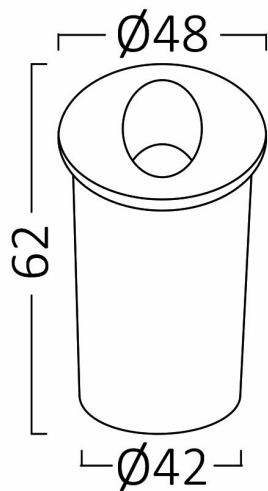

PRODUCT DATASHEET

MODEL NO BG38-02200

DESCRIPTION BRY-VECTOR-A-RND-WHT-2W-3000K-IP65-WALL LIGHT

Luminare is intended to use in outdoor applications

BRAYTRON SRL

Bulaverdul iuliu maniu, Nr.616, Sector 6, 061129, Bucuresti-ROMANIA

info@braytron.com

www.braytron.com