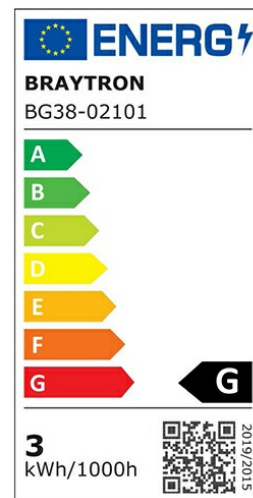

PRODUCT DATASHEET

MODEL NO BG38-02101

DESCRIPTION BRY-VEKTA-B-SQR-BLC-3W-3000K-IP65-WALL LIGHT

Luminare is intended to use in outdoor applications

General Characteristics

Model No	:	BG38-02101
Main Family	:	Outdoor Lighting
Sub Family	:	LED Wall Light
Type	:	Wall
Body Color	:	Black
Lamp Shape	:	Directional
Dimmable	:	Not-Dimmable
Light Source	:	LED
Warranty	:	2 years
Class	:	Class II
IP	:	IP65
IK	:	IK06

Electrical Characteristics

Lifetime	:	20000 h
Voltage	:	220-240V
Power Factor	:	>0,5
Material	:	PC
Working Temperature	:	-20 C+40 C
Frequency	:	50-60 Hz

Package Informations

N.W.	:	5,75 kgs
G.W.	:	8,15 kgs
PCS/CTN	:	90 pcs
Length	:	465 mm
Width	:	200 mm
Height	:	300 mm
EAN	:	5949097723391

Product Characteristics

Wattage	:	3 w
Color Temperature	:	3000K
Quse Lumen	:	240 lm
Color Rendering Index (CRI)	:	>80
Energy Efficiency Level	:	G
Beam Angle	:	120° Degrees
Color Category	:	Warm White

Dimensions & Weight