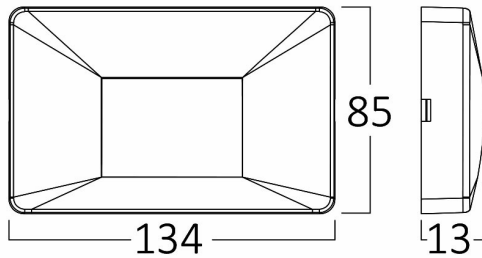

PRODUCT DATASHEET

MODEL NO BG38-02101

DESCRIPTION BRY-VEKTA-B-SQR-BLC-3W-3000K-IP65-WALL LIGHT

Luminare is intended to use in outdoor applications

General Characteristics

Model No	:	BG38-02101
Main Family	:	Outdoor Lighting
Sub Family	:	LED Wall Light
Type	:	Wall
Body Color	:	Black
Lamp Shape	:	Directional
Dimmable	:	Not-Dimmable
Light Source	:	LED
Warranty	:	2 years
Class	:	Class II
IP	:	IP65
IK	:	IK06

Electrical Characteristics

Lifetime	:	20000 h
Voltage	:	220-240V
Power Factor	:	>0,5
Material	:	PC
Working Temperature	:	-20 C+40 C
Frequency	:	50-60 Hz

Package Informations

N.W.	:	5,75 kgs
G.W.	:	8,15 kgs
PCS/CTN	:	90 pcs
Length	:	465 mm
Width	:	200 mm
Height	:	300 mm
EAN	:	5949097723391

Product Characteristics

Wattage	:	3 w
Color Temperature	:	3000K
Quse Lumen	:	240 lm
Color Rendering Index (CRI)	:	>80
Energy Efficiency Level	:	G
Beam Angle	:	120° Degrees
Color Category	:	Warm White

Dimensions & Weight

P. Length	:	85 mm
P. Width	:	134 mm
P. Height	:	13 mm
Weight	:	64 gr