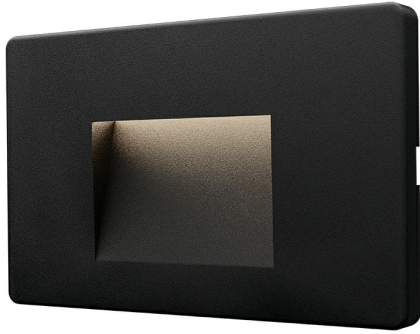

PRODUCT DATASHEET

MODEL NO BG38-02101

DESCRIPTION BRY-VEKTA-B-SQR-BLC-3W-3000K-IP65-WALL LIGHT

Luminare is intended to use in outdoor applications

General Characteristics

Model No	:	BG38-02101
Main Family	:	Outdoor Lighting
Sub Family	:	LED Wall Light
Type	:	Wall
Body Color	:	Black
Lamp Shape	:	Directional
Dimmable	:	Not-Dimmable
Light Source	:	LED
Warranty	:	2 years
Class	:	Class II
IP	:	IP65
IK	:	IK06

Product Characteristics

Wattage	:	3 w
Color Temperature	:	3000K
Quse Lumen	:	240 lm
Color Rendering Index (CRI)	:	>80
Energy Efficiency Level	:	G
Beam Angle	:	120° Degrees
Color Category	:	Warm White

Dimensions & Weight

P. Length	:	85 mm
P. Width	:	134 mm
P. Height	:	13 mm
Weight	:	64 gr