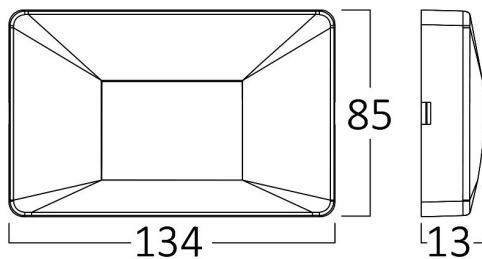

PRODUCT DATASHEET

MODEL NO BG38-02100

DESCRIPTION BRY-VEKTA-B-SQR-WHT-3W-3000K-IP65-WALL LIGHT

Luminare is intended to use in outdoor applications

General Characteristics

Model No	:	BG38-02100
Main Family	:	Outdoor Lighting
Sub Family	:	LED Wall Light
Type	:	Wall
Body Color	:	White
Lamp Shape	:	Directional
Dimmable	:	Not-Dimmable
Light Source	:	LED
Warranty	:	2 years
Class	:	Class II
IP	:	IP65
IK	:	IK06

Electrical Characteristics

Lifetime	:	20000 h
Voltage	:	220-240V
Power Factor	:	>0,5
Material	:	PC
Working Temperature	:	-20 C+40 C
Frequency	:	50-60 Hz

Package Informations

N.W.	:	5,75 kgs
G.W.	:	8,15 kgs
PCS/CTN	:	90 pcs
Length	:	465 mm
Width	:	200 mm
Height	:	300 mm
EAN	:	5949097723384

Product Characteristics

Wattage	:	3 w
Color Temperature	:	3000K
Quse Lumen	:	240 lm
Color Rendering Index (CRI)	:	>80
Energy Efficiency Level	:	G
Beam Angle	:	120° Degrees
Color Category	:	Warm White

Dimensions & Weight

P. Length	:	85 mm
P. Width	:	134 mm
P. Height	:	13 mm
Weight	:	64 gr