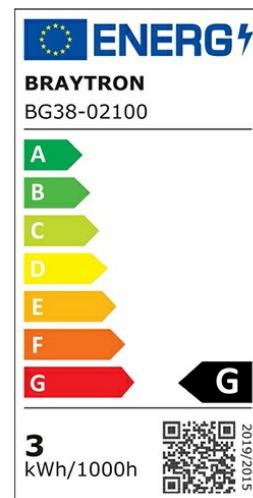

PRODUCT DATASHEET

MODEL NO BG38-02100

DESCRIPTION BRY-VEKTA-B-SQR-WHT-3W-3000K-IP65-WALL LIGHT

Luminare is intended to use in outdoor applications

General Characteristics

Model No	:	BG38-02100
Main Family	:	Outdoor Lighting
Sub Family	:	LED Wall Light
Type	:	Wall
Body Color	:	White
Lamp Shape	:	Directional
Dimmable	:	Not-Dimmable
Light Source	:	LED
Warranty	:	2 years
Class	:	Class II
IP	:	IP65
IK	:	IK06

Electrical Characteristics

Lifetime	:	20000 h
Voltage	:	220-240V
Power Factor	:	>0,5
Material	:	PC
Working Temperature	:	-20 C+40 C
Frequency	:	50-60 Hz

Package Informations

N.W.	:	5,75 kgs
G.W.	:	8,15 kgs
PCS/CTN	:	90 pcs
Length	:	465 mm
Width	:	200 mm
Height	:	300 mm
EAN	:	5949097723384

Product Characteristics

Wattage	:	3 w
Color Temperature	:	3000K
Quse Lumen	:	240 lm
Color Rendering Index (CRI)	:	>80
Energy Efficiency Level	:	G
Beam Angle	:	120° Degrees
Color Category	:	Warm White

Dimensions & Weight

P. Length	:	85 mm
P. Width	:	134 mm
P. Height	:	13 mm
Weight	:	64 gr