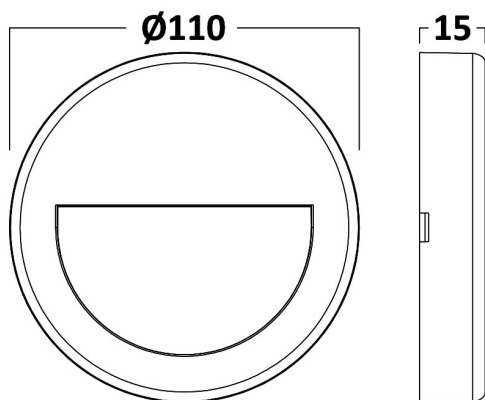

PRODUCT DATASHEET

MODEL NO BG38-02001

DESCRIPTION BRY-VEKTA-B-RND-BLC-3W-3000K-IP65-WALL LIGHT

Luminare is intended to use in outdoor applications