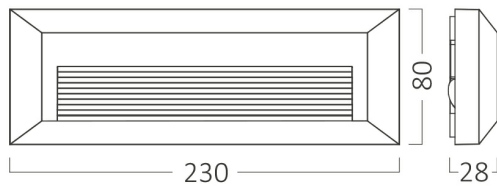

PRODUCT DATASHEET

MODEL NO BG38-01982

DESCRIPTION BRY-VEKTA-B-RCT-D.GRY-3W-3IN1-IP65-WALL LIGHT

Luminare is intended to use in outdoor applications

General Characteristics

Model No	:	BG38-01982
Main Family	:	Outdoor Lighting
Sub Family	:	LED Wall Light
Type	:	Wall
Body Color	:	Grey
Lamp Shape	:	Non-Directional
Dimmable	:	Not-Dimmable
Light Source	:	LED
Warranty	:	2 years
Class	:	Class II
IP	:	IP65

Electrical Characteristics

Lifetime	:	20000 h
Voltage	:	220-240V
Power Factor	:	>0,5
Material	:	PC
Working Temperature	:	-20 C+40 C
Frequency	:	50-60 Hz

Package Informations

N.W.	:	6,45 kgs
G.W.	:	8,30 kgs
PCS/CTN	:	30 pcs
Length	:	485 mm
Width	:	200 mm
Height	:	285 mm
EAN	:	5949097732492

Product Characteristics

Wattage	:	3 w
Color Temperature	:	3IN1
Quse Lumen	:	180 lm
Color Rendering Index (CRI)	:	>80
Energy Efficiency Level	:	G
Beam Angle	:	120° Degrees
Color Category	:	3IN1

Dimensions & Weight

P. Length	:	230 mm
P. Width	:	28 mm
P. Height	:	80 mm
Weight	:	215 gr