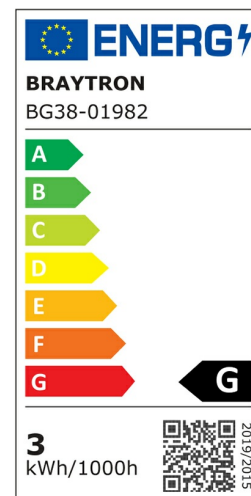

PRODUCT DATASHEET

MODEL NO BG38-01982

DESCRIPTION BRY-VEKTA-B-RCT-D.GRY-3W-3IN1-IP65-WALL LIGHT

Luminare is intended to use in outdoor applications

General Characteristics

Model No	:	BG38-01982
Main Family	:	Outdoor Lighting
Sub Family	:	LED Wall Light
Type	:	Wall
Body Color	:	Grey
Lamp Shape	:	Non-Directional
Dimmable	:	Not-Dimmable
Light Source	:	LED
Warranty	:	2 years
Class	:	Class II
IP	:	IP65

Electrical Characteristics

Lifetime	:	20000 h
Voltage	:	220-240V
Power Factor	:	>0,5
Material	:	PC
Working Temperature	:	-20 C+40 C
Frequency	:	50-60 Hz

Package Informations

N.W.	:	6,45 kgs
G.W.	:	8,30 kgs
PCS/CTN	:	30 pcs
Length	:	485 mm
Width	:	200 mm
Height	:	285 mm
EAN	:	5949097732492

Product Characteristics

Wattage	:	3 w
Color Temperature	:	3IN1
Quse Lumen	:	180 lm
Color Rendering Index (CRI)	:	>80
Energy Efficiency Level	:	G
Beam Angle	:	120° Degrees
Color Category	:	3IN1

Dimensions & Weight

P. Length	:	230 mm
P. Width	:	28 mm
P. Height	:	80 mm
Weight	:	215 gr