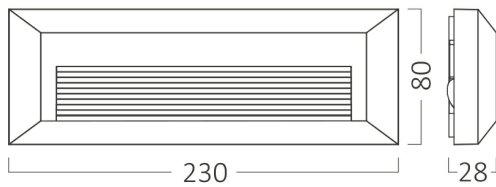

PRODUCT DATASHEET

MODEL NO BG38-01980

DESCRIPTION BRY-VEKTA-B-RCT-WHT-3W-3IN1-IP65-WALL LIGHT

Luminare is intended to use in outdoor applications

General Characteristics

Model No	:	BG38-01980
Main Family	:	Outdoor Lighting
Sub Family	:	LED Wall Light
Type	:	Wall
Body Color	:	White
Lamp Shape	:	Non-Directional
Dimmable	:	Not-Dimmable
Light Source	:	LED
Warranty	:	2 years
Class	:	Class II
IP	:	IP65

Electrical Characteristics

Lifetime	:	20000 h
Voltage	:	220-240V
Power Factor	:	>0,5
Material	:	PC
Working Temperature	:	-20 C+40 C
Frequency	:	50-60 Hz

Package Informations

N.W.	:	6,45 kgs
G.W.	:	8,30 kgs
PCS/CTN	:	30 pcs
Length	:	485 mm
Width	:	200 mm
Height	:	285 mm
EAN	:	5949097732485

Product Characteristics

Wattage	:	3 w
Color Temperature	:	3IN1
Quse Lumen	:	180 lm
Color Rendering Index (CRI)	:	>80
Energy Efficiency Level	:	G
Beam Angle	:	120° Degrees
Color Category	:	3IN1

Dimensions & Weight

P. Length	:	230 mm
P. Width	:	28 mm
P. Height	:	80 mm
Weight	:	215 gr