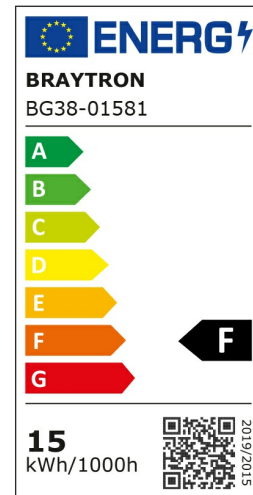

## PRODUCT DATASHEET

MODEL NO BG38-01581

DESCRIPTION BRY-WALLS-G1-RND-BLC-15W-3IN1-IP65-WALL LIGHT

3 CCT

Luminare is intended to use in outdoor applications

### General Characteristics

Model No	:	BG38-01581
Main Family	:	Outdoor Lighting
Sub Family	:	LED Wall Light
Type	:	Bulkhead
Body Color	:	Black
Lamp Shape	:	Non-Directional
Dimmable	:	Not-Dimmable
Light Source	:	LED
Warranty	:	2 years
Class	:	Class II
IP	:	IP65
IK	:	IK08
Size	:	6 inch

### Electrical Characteristics

Lifetime	:	20000 h
Voltage	:	220-240V
Power Factor	:	>0,5
Material	:	PC
Working Temperature	:	-20 C+40 C
Frequency	:	50-60 Hz

### Product Characteristics

Wattage	:	15 w
Color Temperature	:	3IN1
Quse Lumen	:	1450 lm
Color Rendering Index (CRI)	:	>80
Energy Efficiency Level	:	F
Beam Angle	:	120° Degrees
Color Category	:	3IN1