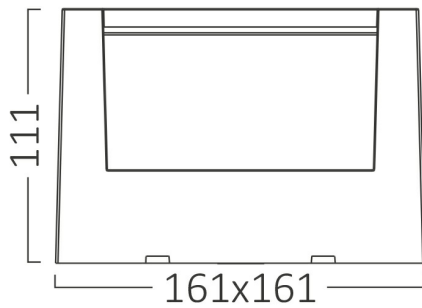

## PRODUCT DATASHEET

MODEL NO BG38-01581

DESCRIPTION BRY-WALLS-G1-RND-BLC-15W-3IN1-IP65-WALL LIGHT

3 CCT

Luminare is intended to use in outdoor applications

### General Characteristics

Model No	:	BG38-01581
Main Family	:	Outdoor Lighting
Sub Family	:	LED Wall Light
Type	:	Bulkhead
Body Color	:	Black
Lamp Shape	:	Non-Directional
Dimmable	:	Not-Dimmable
Light Source	:	LED
Warranty	:	2 years
Class	:	Class II
IP	:	IP65
IK	:	IK08
Size	:	6 inch

### Package Informations

N.W.	:	8,90 kgs
G.W.	:	11,50 kgs
PCS/CTN	:	20 pcs
Length	:	620 mm
Width	:	360 mm
Height	:	370 mm
EAN	:	5949097737718

### Dimensions & Weight

P. Length	:	161 mm
P. Width	:	161 mm
P. Height	:	111 mm
Weight	:	445 gr