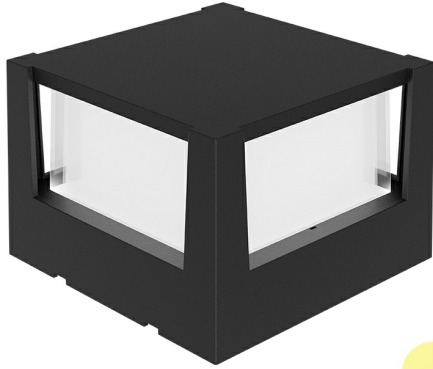

## PRODUCT DATASHEET

MODEL NO BG38-01581

DESCRIPTION BRY-WALLS-G1-RND-BLC-15W-3IN1-IP65-WALL LIGHT

3 CCT

Luminare is intended to use in outdoor applications

### General Characteristics

Model No	:	BG38-01581
Main Family	:	Outdoor Lighting
Sub Family	:	LED Wall Light
Type	:	Bulkhead
Body Color	:	Black
Lamp Shape	:	Non-Directional
Dimmable	:	Not-Dimmable
Light Source	:	LED
Warranty	:	2 years
Class	:	Class II
IP	:	IP65
IK	:	IK08
Size	:	6 inch

### Product Characteristics

Wattage	:	15 w
Color Temperature	:	3IN1
Quse Lumen	:	1450 lm
Color Rendering Index (CRI)	:	>80
Energy Efficiency Level	:	F
Beam Angle	:	120° Degrees
Color Category	:	3IN1

### Dimensions & Weight

P. Length	:	161 mm
P. Width	:	161 mm
P. Height	:	111 mm
Weight	:	445 gr