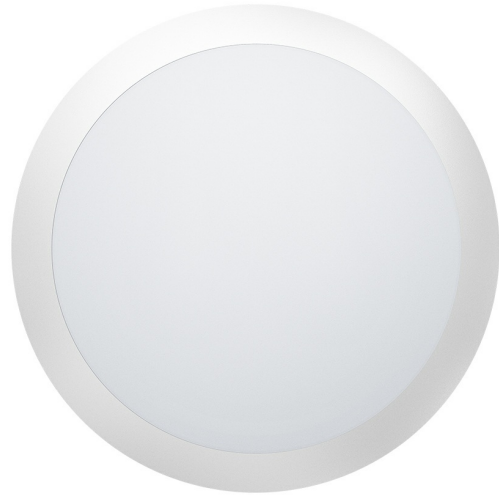

PRODUCT DATASHEET

MODEL NO BG37-00700

DESCRIPTION BRY-NAPOLI-1xE27-PC-WHT-IP65-CEILING LIGHT

General Characteristics

Model No	:	BG37-00700
Main Family	:	Outdoor Lighting
Sub Family	:	Ceiling Light
Type	:	Ceiling Light
Body Color	:	White
Lamp Shape	:	N/A
Light Source	:	N/A
Socket	:	1xE27
Warranty	:	2 years
Class	:	Class II
IP	:	IP65
IK	:	IK06

Electrical Characteristics

Voltage	:	220-240V
Material	:	PC
Working Temperature	:	-20 C+40 C

Package Informations

N.W.	:	3,4 kgs
G.W.	:	4,70 kgs
PCS/CTN	:	5 pcs
Length	:	470 mm
Width	:	310 mm
Height	:	310 mm
EAN	:	5949097739958

Product Characteristics

Wattage	:	Max 1x23 w
---------	---	------------

Dimensions & Weight

Diameter	:	285 mm
P. Height	:	90 mm
Weight	:	680 gr