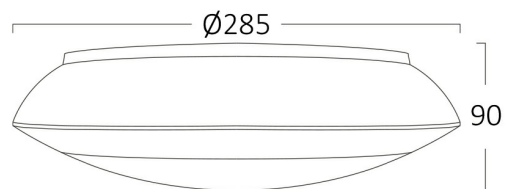

PRODUCT DATASHEET

MODEL NO BG37-00700

DESCRIPTION BRY-NAPOLI-1xE27-PC-WHT-IP65-CEILING LIGHT

General Characteristics

Model No	:	BG37-00700
Main Family	:	Outdoor Lighting
Sub Family	:	Ceiling Light
Type	:	Ceiling Light
Body Color	:	White
Lamp Shape	:	N/A
Light Source	:	N/A
Socket	:	1xE27
Warranty	:	2 years
Class	:	Class II
IP	:	IP65
IK	:	IK06

Electrical Characteristics

Voltage	:	220-240V
Material	:	PC
Working Temperature	:	-20 C+40 C

Package Informations

N.W.	:	3,4 kgs
G.W.	:	4,70 kgs
PCS/CTN	:	5 pcs
Length	:	470 mm
Width	:	310 mm
Height	:	310 mm
EAN	:	5949097739958

Product Characteristics

Wattage	:	Max 1x23 w
---------	---	------------

Dimensions & Weight

Diameter	:	285 mm
P. Height	:	90 mm
Weight	:	680 gr