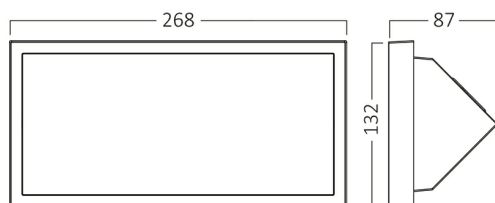

PRODUCT DATASHEET

MODEL NO BG37-00582

DESCRIPTION BRY-NAPOLI-M-RND-GRY-20W-3IN1-IP65-WALL LIGHT

Luminare is intended to use in outdoor applications

General Characteristics

| | | |
|--------------|---|------------------|
| Model No | : | BG37-00582 |
| Main Family | : | Outdoor Lighting |
| Sub Family | : | LED Wall Light |
| Type | : | Wall |
| Body Color | : | Grey |
| Lamp Shape | : | Non-Directional |
| Dimmable | : | Not-Dimmable |
| Light Source | : | LED |
| Warranty | : | 2 years |
| Class | : | Class II |
| IP | : | IP65 |
| IK | : | IK06 |

Package Informations

| | | |
|---------|---|---------------|
| N.W. | : | 7,46 kgs |
| G.W. | : | 10,45 kgs |
| PCS/CTN | : | 20 pcs |
| Length | : | 580 mm |
| Width | : | 480 mm |
| Height | : | 300 mm |
| EAN | : | 5949097737985 |

Dimensions & Weight

| | | |
|-----------|---|--------|
| P. Length | : | 268 mm |
| P. Width | : | 132 mm |
| P. Height | : | 87 mm |
| Weight | : | 373 gr |