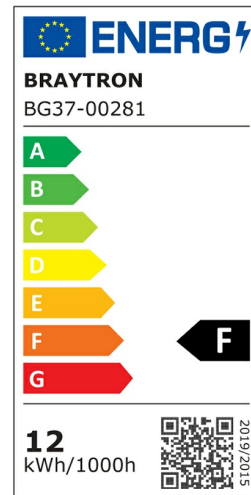

PRODUCT DATASHEET

MODEL NO BG37-00281

DESCRIPTION BRY-PALERMO-M-RND-BLC-12W-3IN1-IP65-WALL LIGHT

Luminare is intended to use in outdoor applications

General Characteristics

Model No	:	BG37-00281
Main Family	:	Outdoor Lighting
Sub Family	:	LED Wall Light
Type	:	Wall
Body Color	:	Black
Lamp Shape	:	Non-Directional
Dimmable	:	Not-Dimmable
Light Source	:	LED
Warranty	:	2 years
Class	:	Class II
IP	:	IP65
IK	:	IK08

Electrical Characteristics

Lifetime	:	20000 h
Voltage	:	220-240V
Power Factor	:	>0,5
Material	:	PC
Working Temperature	:	-20 C+40 C
Frequency	:	50-60 Hz

Package Informations

N.W.	:	6,80 kgs
G.W.	:	9,40 kgs
PCS/CTN	:	20 pcs
Length	:	470 mm
Width	:	300 mm
Height	:	485 mm
EAN	:	5949097737237

Product Characteristics

Wattage	:	12 w
Color Temperature	:	3IN1
Quse Lumen	:	1160 lm
Color Rendering Index (CRI)	:	>80
Energy Efficiency Level	:	F
Beam Angle	:	120° Degrees
Color Category	:	3IN1

Dimensions & Weight

Diameter	:	220 mm
P. Height	:	47 mm
Weight	:	340 gr