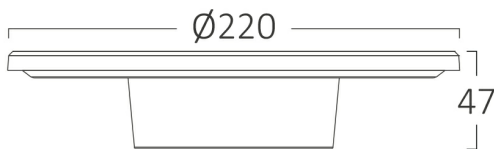

PRODUCT DATASHEET

MODEL NO BG37-00281

DESCRIPTION BRY-PALERMO-M-RND-BLC-12W-3IN1-IP65-WALL LIGHT

Luminare is intended to use in outdoor applications

General Characteristics

Model No	:	BG37-00281
Main Family	:	Outdoor Lighting
Sub Family	:	LED Wall Light
Type	:	Wall
Body Color	:	Black
Lamp Shape	:	Non-Directional
Dimmable	:	Not-Dimmable
Light Source	:	LED
Warranty	:	2 years
Class	:	Class II
IP	:	IP65
IK	:	IK08

Electrical Characteristics

Lifetime	:	20000 h
Voltage	:	220-240V
Power Factor	:	>0,5
Material	:	PC
Working Temperature	:	-20 C+40 C
Frequency	:	50-60 Hz

Package Informations

N.W.	:	6,80 kgs
G.W.	:	9,40 kgs
PCS/CTN	:	20 pcs
Length	:	470 mm
Width	:	300 mm
Height	:	485 mm
EAN	:	5949097737237

Product Characteristics

Wattage	:	12 w
Color Temperature	:	3IN1
Quse Lumen	:	1160 lm
Color Rendering Index (CRI)	:	>80
Energy Efficiency Level	:	F
Beam Angle	:	120° Degrees
Color Category	:	3IN1

Dimensions & Weight

Diameter	:	220 mm
P. Height	:	47 mm
Weight	:	340 gr